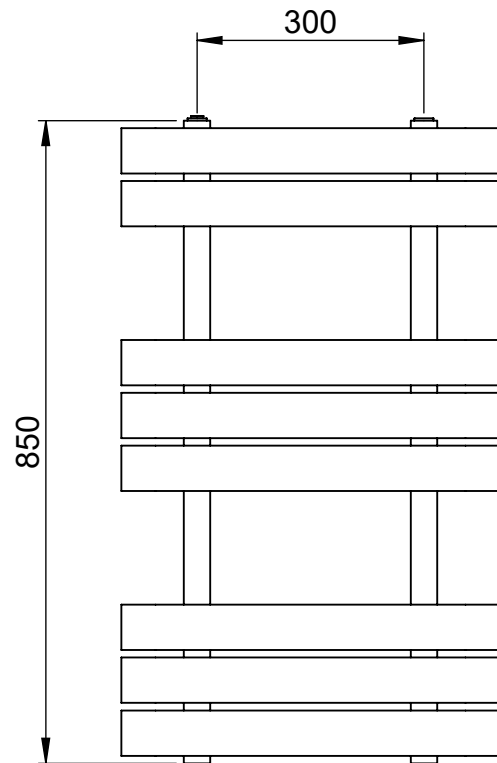

SIERRA DR040 850x500

Height: 850
Width: 500
Depth: 147
Weight HO: kg
EO: kg

Tube ϕ : 35x35sq + 60x12
Pipe Centres: 300
Elec. element if specified: 150
Output @ 50°C Δ T Watts: 524
BTUs: 1788

All dimensions in millimetres

Manufactured from Mild Steel

brackets extendable
by a further 12mm

Vogue UK Ltd. reserve the right to alter specifications without prior notice.
ALL MEASUREMENTS ARE NOMINAL DIMENSIONS ONLY, AND ARE NOT BINDING.