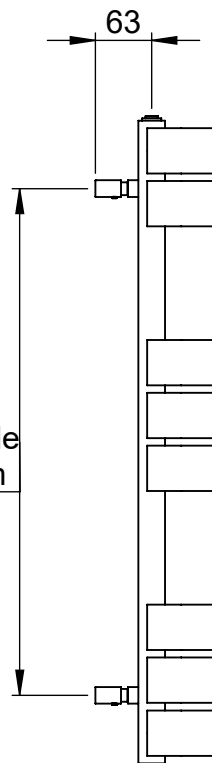

SIERRA DR040 850x500

Height: 850
Width: 500
Depth: 147
Weight HO: kg
EO: kg

Tube ϕ : 35x35sq + 60x12
Pipe Centres: 300
Elec. element if specified: 150
Output @ 50°C Δ T Watts: 524
BTUs: 1788

All dimensions in millimetres

Manufactured from Mild Steel

brackets extendable
by a further 12mm

Vogue UK Ltd. reserve the right to alter specifications without prior notice.
ALL MEASUREMENTS ARE NOMINAL DIMENSIONS ONLY, AND ARE NOT BINDING.