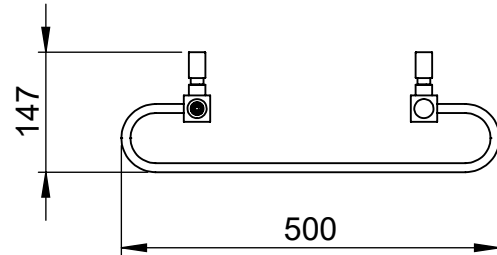

SIERRA DR040 850x500

Height: 850
Width: 500
Depth: 147
Weight HO: kg
EO: kg

Tube ϕ : 35x35sq + 60x12
Pipe Centres: 300
Elec. element if specified: 150
Output @ 50°C Δ T Watts: 524
BTUs: 1788

All dimensions in millimetres

Manufactured from Mild Steel

brackets extendable
by a further 12mm

Vogue UK Ltd. reserve the right to alter specifications without prior notice.
ALL MEASUREMENTS ARE NOMINAL DIMENSIONS ONLY, AND ARE NOT BINDING.