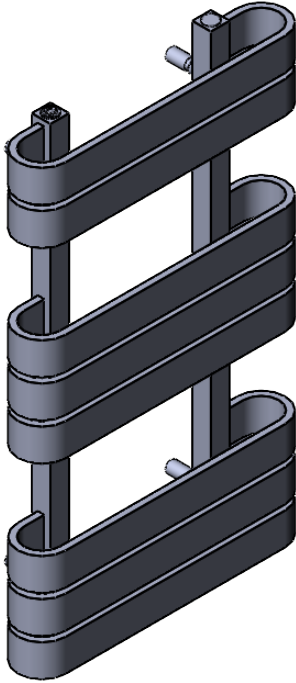

SIERRA DR040 850x500

Height: 850
Width: 500
Depth: 147
Weight HO: kg
EO: kg

Tube ϕ : 35x35sq + 60x12
Pipe Centres: 300
Elec. element if specified: 150
Output @ 50°C Δ T Watts: 524
BTUs: 1788

All dimensions in millimetres

Manufactured from Mild Steel

brackets extendable
by a further 12mm

Vogue UK Ltd. reserve the right to alter specifications without prior notice.
ALL MEASUREMENTS ARE NOMINAL DIMENSIONS ONLY, AND ARE NOT BINDING.