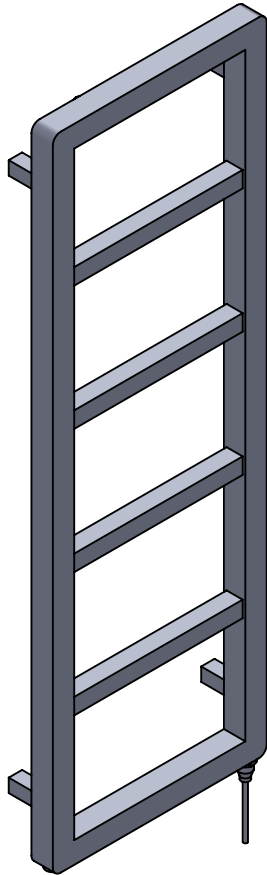

Zenith IN007 1200x400

Height: 1200

Width: 400

Depth: 90

Weight HO: 7.5 kg

EO: 13.5 kg

Tube ϕ : 40sq + 30sq

Pipe Centres: 360

Elec. element if specified: 125

Output @ 50°C Δ T Watts: 421

BTUs: 1436

All dimensions in millimetres

Manufactured from 1.4301/X5CrNi18-10 stainless steel

*Dual energy models require a conversion-tee, consult relevant drawing for details.