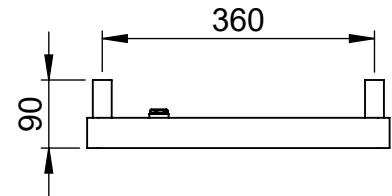

Zenith IN007 1200x400

Height: 1200

Width: 400

Depth: 90

Weight HO: 7.5 kg

EO: 13.5 kg

Tube ϕ : 40sq + 30sq

Pipe Centres: 360

Elec. element if specified: 125

Output @ 50°C Δ T Watts: 421

BTUs: 1436

All dimensions in millimetres

Manufactured from 1.4301/X5CrNi18-10 stainless steel

*Dual energy models require a conversion-tee, consult relevant drawing for details.