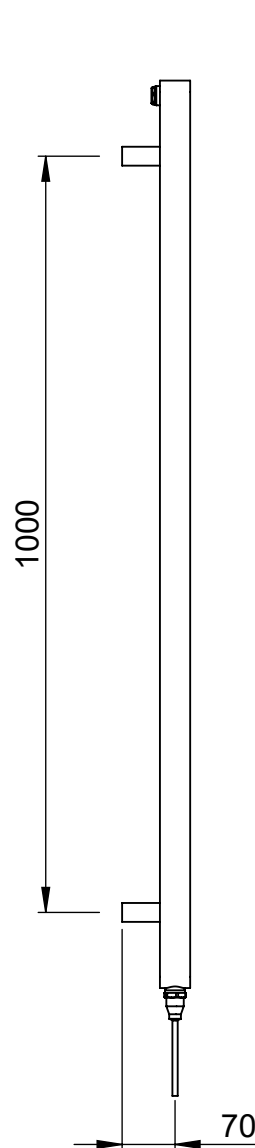

Zenith IN007 1200x400

Height: 1200

Width: 400

Depth: 90

Weight HO: 7.5 kg

EO: 13.5 kg

Tube ϕ : 40sq + 30sq

Pipe Centres: 360

Elec. element if specified: 125

Output @ 50°C Δ T Watts: 421

BTUs: 1436

All dimensions in millimetres

Manufactured from 1.4301/X5CrNi18-10 stainless steel

*Dual energy models require a conversion-tee, consult relevant drawing for details.