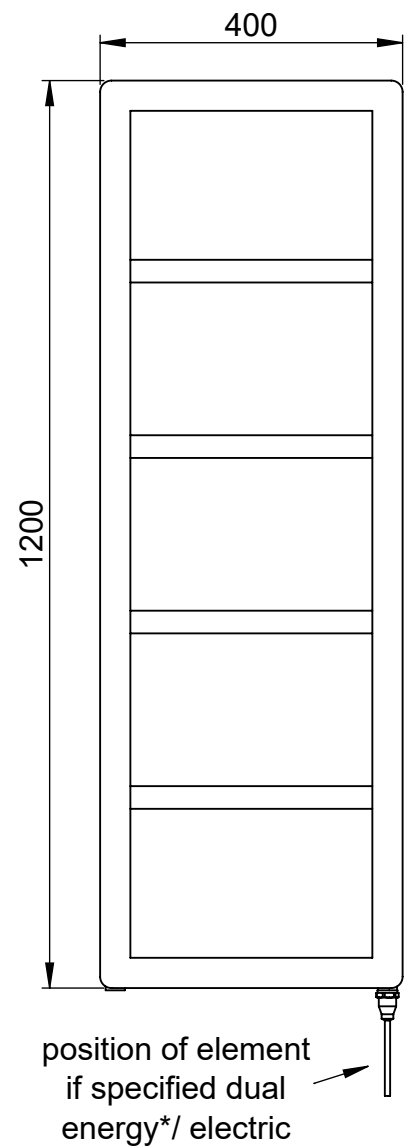

Zenith IN007 1200x400

Height: 1200

Width: 400

Depth: 90

Weight HO: 7.5 kg

EO: 13.5 kg

Tube ϕ : 40sq + 30sq

Pipe Centres: 360

Elec. element if specified: 125

Output @ 50°C Δ T Watts: 421

BTUs: 1436

All dimensions in millimetres

Manufactured from 1.4301/X5CrNi18-10 stainless steel

*Dual energy models require a conversion-tee, consult relevant drawing for details.