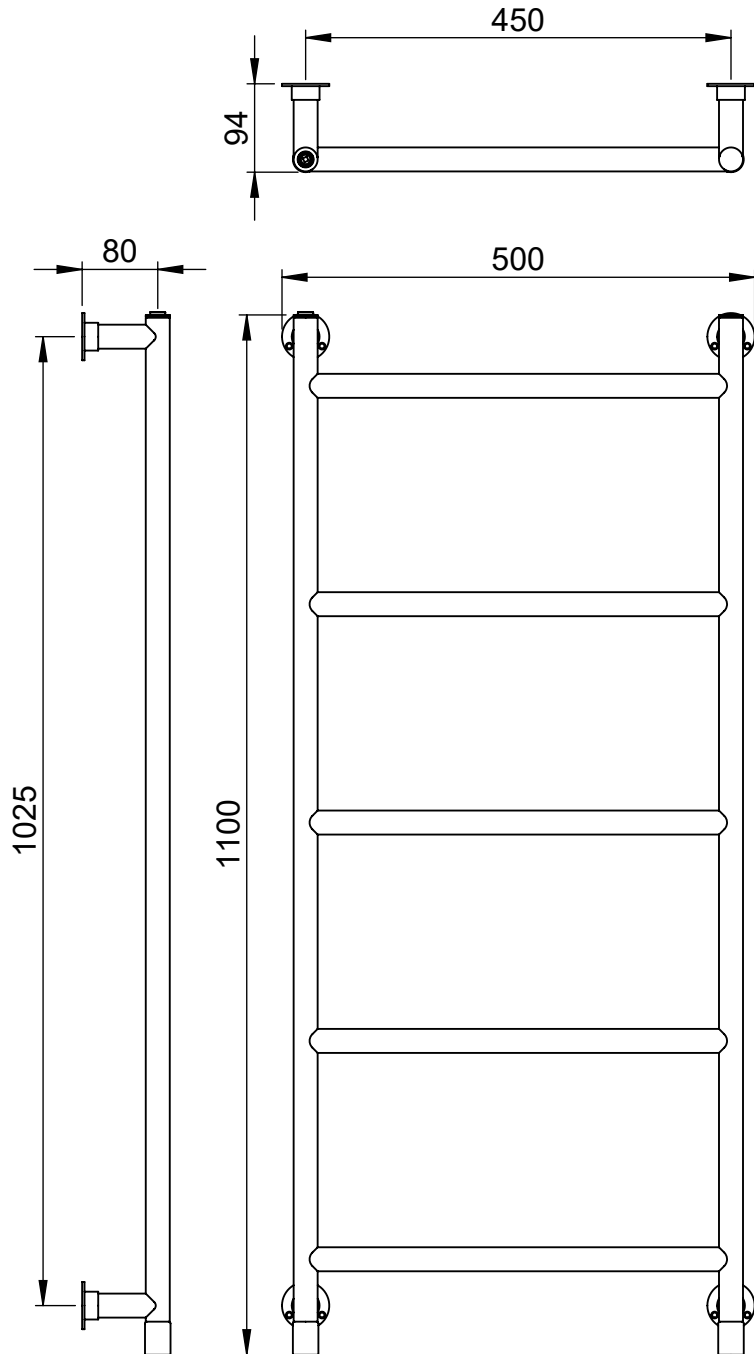

Vivid IV
IVCN021
1100x500

Height: 1100
 Width: 500
 Depth: 94
 Weight HO: kg
 EO: kg

Tube ϕ : 25.4
 Pipe Centres: 450
 Elec. element if specified: N/A
 Output @ 50°C Δ T Watts: 189
 BTUs: 645

All dimensions in millimetres

Manufactured from ISO/CEN CuZn36As (BSCZ126) Brass tubes

Vogue UK Ltd. reserve the right to alter specifications without prior notice.
 ALL MEASUREMENTS ARE NOMINAL DIMENSIONS ONLY, AND ARE NOT BINDING.