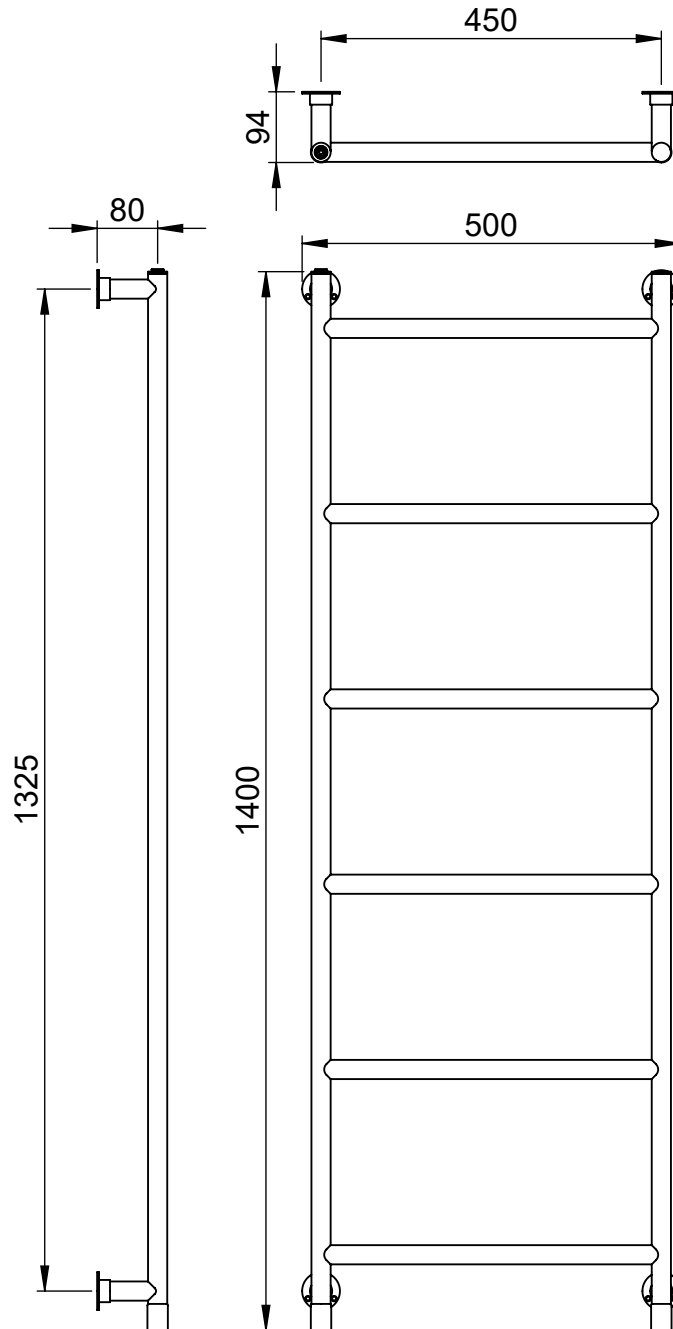

Vivid IV
IVCN021
1400x500

Height: 1400
Width: 500
Depth: 94
Weight HO: kg
EO: kg

Tube ϕ : 25.4
Pipe Centres: 450
Elec. element if specified: N/A
Output @ 50°C Δ T Watts: 232
BTUs: 792

All dimensions in millimetres

Manufactured from ISO/CEN CuZn36As (BSCZ126) Brass tubes

Vogue UK Ltd. reserve the right to alter specifications without prior notice.
ALL MEASUREMENTS ARE NOMINAL DIMENSIONS ONLY, AND ARE NOT BINDING.