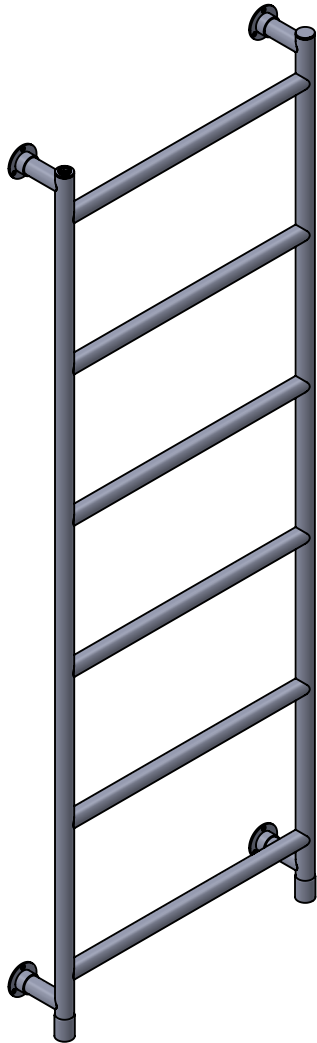

Vivid IV
IVCN021
1400x500

Height: 1400
Width: 500
Depth: 94
Weight HO: kg
EO: kg

Tube ϕ : 25.4
Pipe Centres: 450
Elec. element if specified: N/A
Output @ 50°C Δ T Watts: 232
BTUs: 792

All dimensions in millimetres

Manufactured from ISO/CEN CuZn36As (BSCZ126) Brass tubes

Vogue UK Ltd. reserve the right to alter specifications without prior notice.
ALL MEASUREMENTS ARE NOMINAL DIMENSIONS ONLY, AND ARE NOT BINDING.