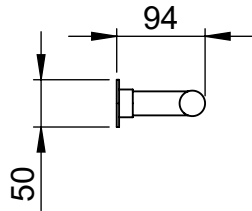

Vivid IV
IVCN021
50x400

Height: 50
Width: 400
Depth: 94
Weight HO: kg
EO: kg

Tube ϕ : 25.4
Pipe Centres: 325
Elec. element if specified: n/a
Output @ 50°C Δ T Watts: 21
BTUs: 72

All dimensions in millimetres

Manufactured from ISO/CEN CuZn36As (BS CZ126) brass tube

Vogue UK Ltd. reserve the right to alter specifications without prior notice.
ALL MEASUREMENTS ARE NOMINAL DIMENSIONS ONLY, AND ARE NOT BINDING.