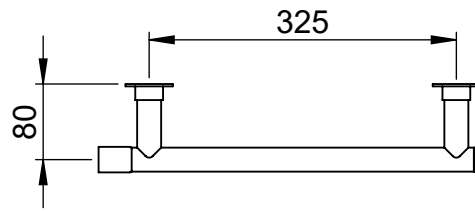

Vivid IV
IVCN021
50x400

Height: 50
Width: 400
Depth: 94
Weight HO: kg
EO: kg

Tube ϕ : 25.4
Pipe Centres: 325
Elec. element if specified: n/a
Output @ 50°C Δ T Watts: 21
BTUs: 72

All dimensions in millimetres

Manufactured from ISO/CEN CuZn36As (BS CZ126) brass tube

Vogue UK Ltd. reserve the right to alter specifications without prior notice.
ALL MEASUREMENTS ARE NOMINAL DIMENSIONS ONLY, AND ARE NOT BINDING.