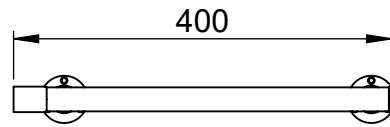

Vivid IV
IVCN021
50x400

Height: 50
Width: 400
Depth: 94
Weight HO: kg
EO: kg

Tube ϕ : 25.4
Pipe Centres: 325
Elec. element if specified: n/a
Output @ 50°C Δ T Watts: 21
BTUs: 72

All dimensions in millimetres

Manufactured from ISO/CEN CuZn36As (BS CZ126) brass tube

Vogue UK Ltd. reserve the right to alter specifications without prior notice.
ALL MEASUREMENTS ARE NOMINAL DIMENSIONS ONLY, AND ARE NOT BINDING.