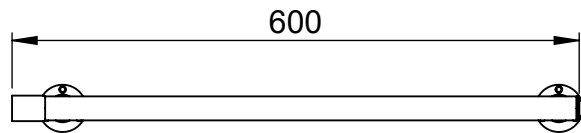

Vivid IV
IVCN021
50x600

Height: 50
Width: 600
Depth: 94
Weight HO: kg
EO: kg

Tube ϕ : 25.4
Pipe Centres: 525
Elec. element if specified: n/a
Output @ 50°C Δ T Watts: 30
BTUs: 102

All dimensions in millimetres

Manufactured from ISO/CEN CuZn36As (BS CZ126) brass tube

Vogue UK Ltd. reserve the right to alter specifications without prior notice.
ALL MEASUREMENTS ARE NOMINAL DIMENSIONS ONLY, AND ARE NOT BINDING.