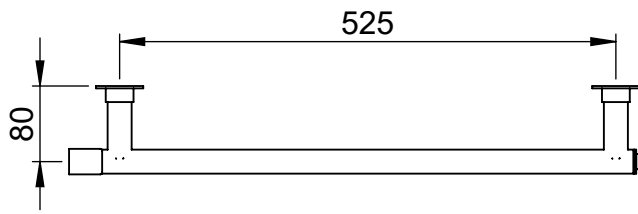

Vivid IV
IVCN021
50x600

Height: 50
Width: 600
Depth: 94
Weight HO: kg
EO: kg

Tube ϕ : 25.4
Pipe Centres: 525
Elec. element if specified: n/a
Output @ 50°C Δ T Watts: 30
BTUs: 102

All dimensions in millimetres

Manufactured from ISO/CEN CuZn36As (BS CZ126) brass tube

Vogue UK Ltd. reserve the right to alter specifications without prior notice.
ALL MEASUREMENTS ARE NOMINAL DIMENSIONS ONLY, AND ARE NOT BINDING.