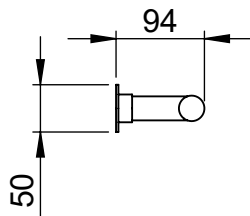

Vivid IV
IVCN021
50x600

Height: 50
Width: 600
Depth: 94
Weight HO: kg
EO: kg

Tube ϕ : 25.4
Pipe Centres: 525
Elec. element if specified: n/a
Output @ 50°C Δ T Watts: 30
BTUs: 102

All dimensions in millimetres

Manufactured from ISO/CEN CuZn36As (BS CZ126) brass tube

Vogue UK Ltd. reserve the right to alter specifications without prior notice.
ALL MEASUREMENTS ARE NOMINAL DIMENSIONS ONLY, AND ARE NOT BINDING.