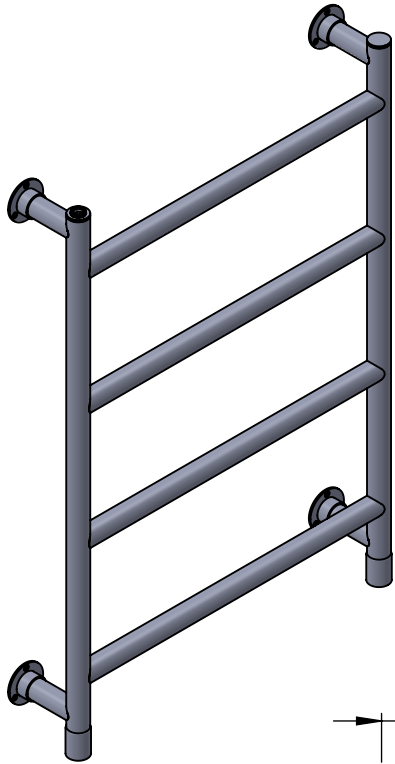

**Vivid IV**  
**IVCN021**  
**700x500**

Height: 700  
 Width: 500  
 Depth: 94  
 Weight HO: kg  
 EO: kg

Tube  $\phi$  : 25.4  
 Pipe Centres: 450  
 Elec. element if specified: N/A  
 Output @ 50° C  $\Delta$  T Watts: 138  
 BTUs: 471

All dimensions in millimetres

Manufactured from :ISO/CEN CuZn36As (BSCZ126) Brass tubes

Vogue UK Ltd. reserve the right to alter specifications without prior notice.  
 ALL MEASUREMENTS ARE NOMINAL DIMENSIONS ONLY, AND ARE NOT BINDING.