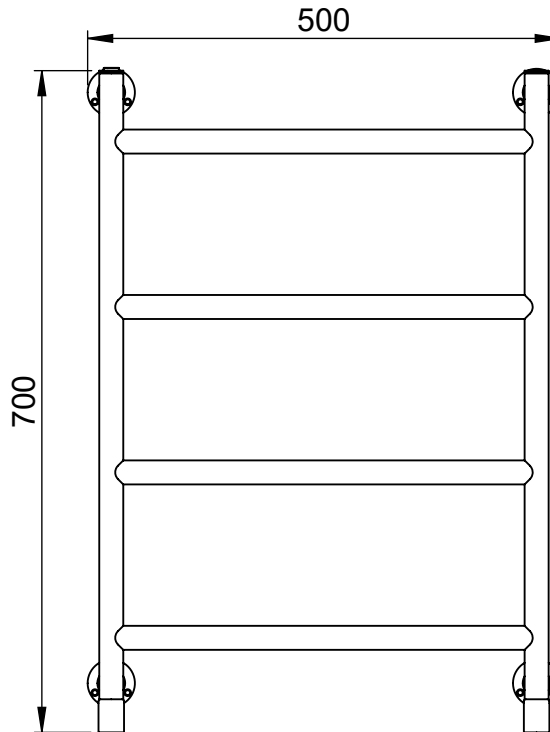

**Vivid IV**  
**IVCN021**  
**700x500**

Height: 700  
 Width: 500  
 Depth: 94  
 Weight HO: kg  
 EO: kg

Tube  $\phi$  : 25.4  
 Pipe Centres: 450  
 Elec. element if specified: N/A  
 Output @ 50° C  $\Delta$  T Watts: 138  
 BTUs: 471

All dimensions in millimetres

Manufactured from :ISO/CEN CuZn36As (BSCZ126) Brass tubes

Vogue UK Ltd. reserve the right to alter specifications without prior notice.  
 ALL MEASUREMENTS ARE NOMINAL DIMENSIONS ONLY, AND ARE NOT BINDING.