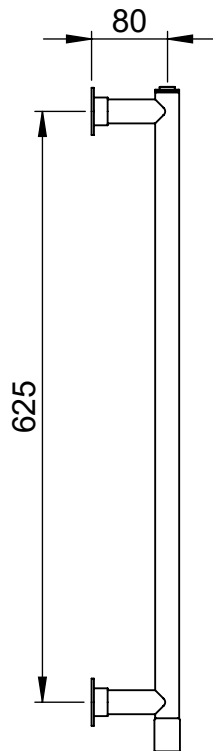

**Vivid IV**  
**IVCN021**  
**700x500**

Height: 700  
 Width: 500  
 Depth: 94  
 Weight HO: kg  
 EO: kg

Tube  $\phi$  : 25.4  
 Pipe Centres: 450  
 Elec. element if specified: N/A  
 Output @ 50° C  $\Delta$  T Watts: 138  
 BTUs: 471

All dimensions in millimetres

Manufactured from :ISO/CEN CuZn36As (BSCZ126) Brass tubes

Vogue UK Ltd. reserve the right to alter specifications without prior notice.  
 ALL MEASUREMENTS ARE NOMINAL DIMENSIONS ONLY, AND ARE NOT BINDING.