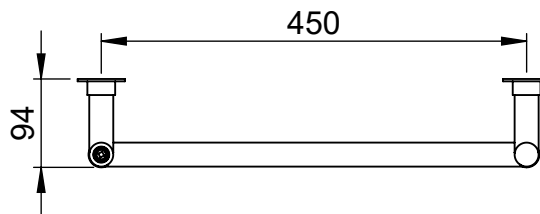

**Vivid IV**  
**IVCN021**  
**700x500**

Height: 700  
 Width: 500  
 Depth: 94  
 Weight HO: kg  
 EO: kg

Tube  $\phi$  : 25.4  
 Pipe Centres: 450  
 Elec. element if specified: N/A  
 Output @ 50° C  $\Delta$  T Watts: 138  
 BTUs: 471

All dimensions in millimetres

Manufactured from :ISO/CEN CuZn36As (BSCZ126) Brass tubes

Vogue UK Ltd. reserve the right to alter specifications without prior notice.  
 ALL MEASUREMENTS ARE NOMINAL DIMENSIONS ONLY, AND ARE NOT BINDING.