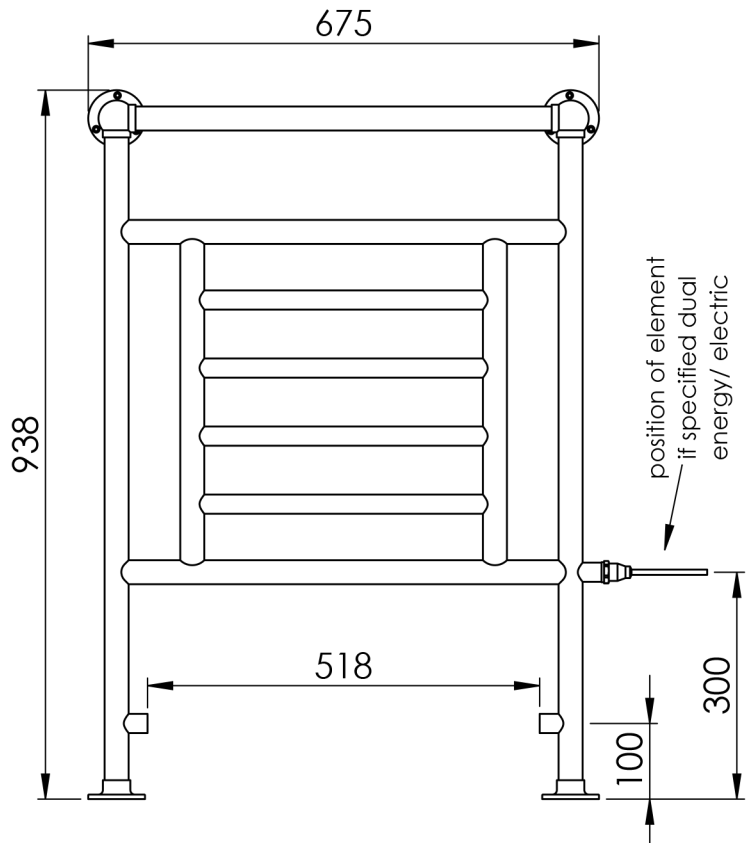

LG002A 938x675

Height: 938

Width: 675

Depth: 138

Weight HO: kg

EO: kg

Tube ϕ : 31.8 + 25.4

Pipe Centres / Face-Face Cons: 518

Elec. element if specified: 150 W

Output @ 50° C Δ T Watts: 290 W

BTUs: 989 W

All dimensions in millimetres

Manufactured from ISO/CEN CuZn30As (BS CZ126) brass tube

Vogue UK Ltd. reserve the right to alter specifications without prior notice.
ALL MEASUREMENTS ARE NOMINAL DIMENSIONS ONLY, AND ARE NOT BINDING.