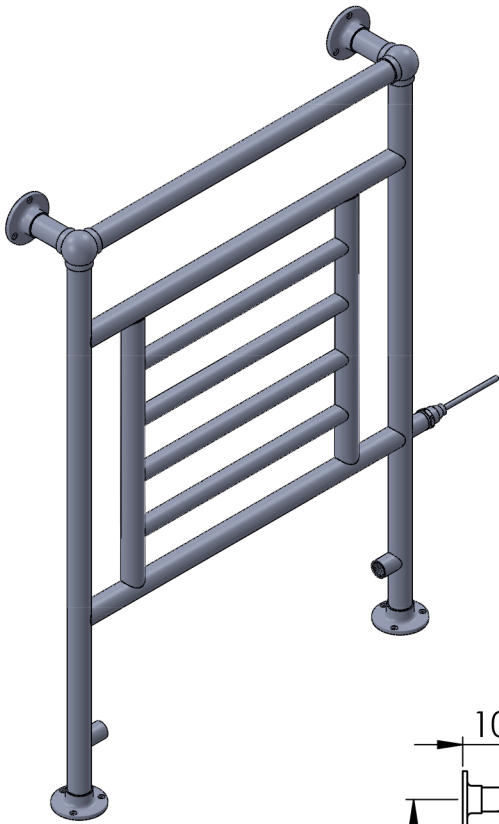

LG002A 938x675

Height: 938

Width: 675

Depth: 138

Weight HO: kg

EO: kg

Tube ϕ : 31.8 + 25.4

Pipe Centres / Face-Face Cons: 518

Elec. element if specified: 150 W

Output @ 50° C Δ T Watts: 290 W

BTUs: 989 W

All dimensions in millimetres

Manufactured from ISO/CEN CuZn30As (BS CZ126) brass tube

Vogue UK Ltd. reserve the right to alter specifications without prior notice.
ALL MEASUREMENTS ARE NOMINAL DIMENSIONS ONLY, AND ARE NOT BINDING.