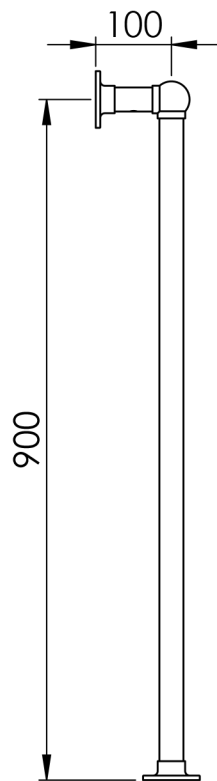

LG002A 938x675

Height: 938

Width: 675

Depth: 138

Weight HO: kg

EO: kg

Tube ϕ : 31.8 + 25.4

Pipe Centres / Face-Face Cons: 518

Elec. element if specified: 150 W

Output @ 50° C Δ T Watts: 290 W

BTUs: 989 W

All dimensions in millimetres

Manufactured from ISO/CEN CuZn30As (BS CZ126) brass tube

Vogue UK Ltd. reserve the right to alter specifications without prior notice.
ALL MEASUREMENTS ARE NOMINAL DIMENSIONS ONLY, AND ARE NOT BINDING.