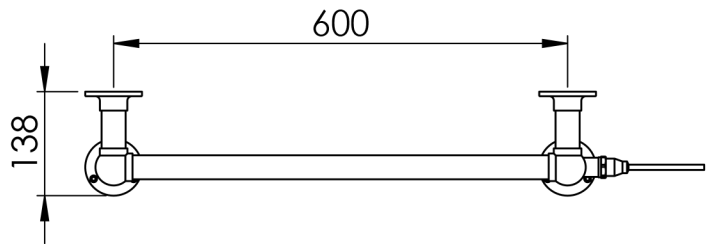

LG002A 938x675

Height: 938

Width: 675

Depth: 138

Weight HO: kg

EO: kg

Tube ϕ : 31.8 + 25.4

Pipe Centres / Face-Face Cons: 518

Elec. element if specified: 150 W

Output @ 50° C Δ T Watts: 290 W

BTUs: 989 W

All dimensions in millimetres

Manufactured from ISO/CEN CuZn30As (BS CZ126) brass tube

Vogue UK Ltd. reserve the right to alter specifications without prior notice.
ALL MEASUREMENTS ARE NOMINAL DIMENSIONS ONLY, AND ARE NOT BINDING.