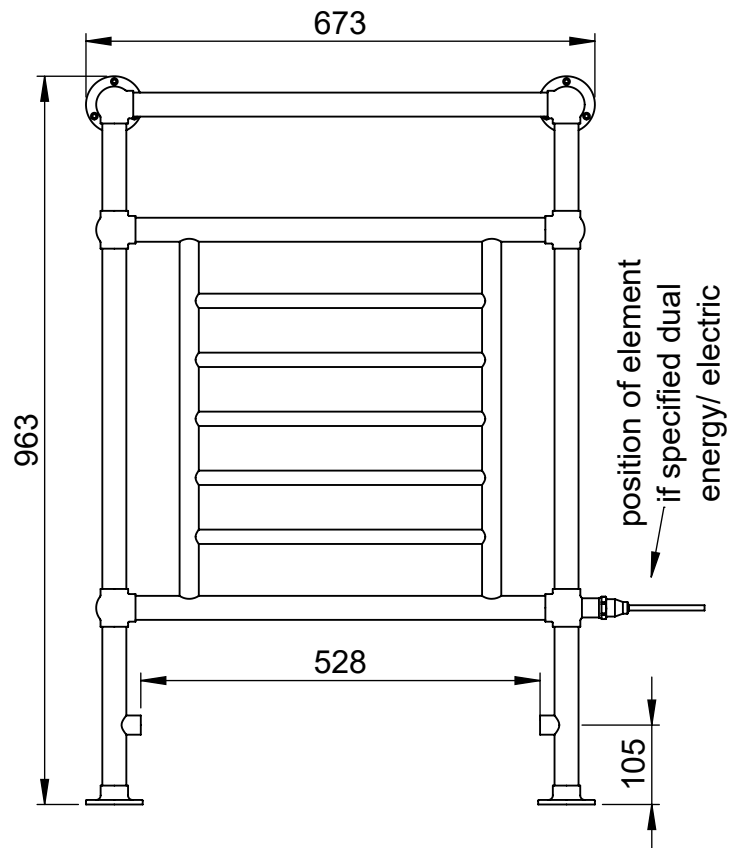

Elizabeth LG003-MS 963x673

Height: 963
Width: 673
Depth: 168
Weight HO: kg
EO: kg

Tube ϕ : 31.8 + 25.4 + 19
Pipe Centres: 528
Elec. element if specified: 125
Output @ 50°C Δ T Watts: 290
BTUs: 989

All dimensions in millimetres

Manufactured from Mild Steel

Vogue UK Ltd. reserve the right to alter specifications without prior notice.
ALL MEASUREMENTS ARE NOMINAL DIMENSIONS ONLY, AND ARE NOT BINDING.

SCALE 1:10

VOGUE UK
TOWEL WARMERS & RADIATORS