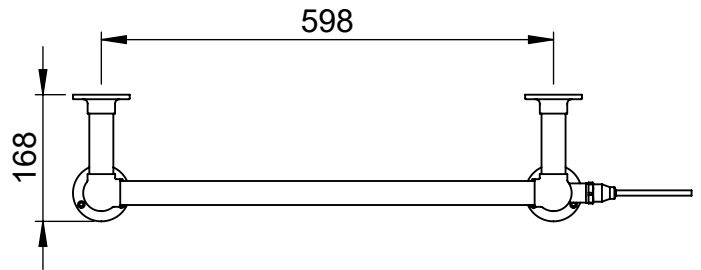

Elizabeth LG003-MS 963x673

Height: 963
Width: 673
Depth: 168
Weight HO: kg
EO: kg

Tube ϕ : 31.8 + 25.4 + 19
Pipe Centres: 528
Elec. element if specified: 125
Output @ 50°C Δ T Watts: 290
BTUs: 989

All dimensions in millimetres

Manufactured from Mild Steel

Vogue UK Ltd. reserve the right to alter specifications without prior notice.
ALL MEASUREMENTS ARE NOMINAL DIMENSIONS ONLY, AND ARE NOT BINDING.

SCALE 1:10

VOGUE UK
TOWEL WARMERS & RADIATORS