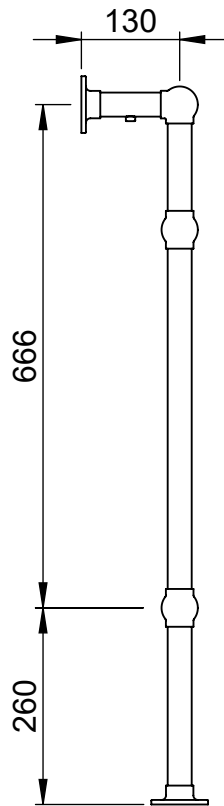

Elizabeth LG003-MS 963x673

Height: 963
Width: 673
Depth: 168
Weight HO: kg
EO: kg

Tube ϕ : 31.8 + 25.4 + 19
Pipe Centres: 528
Elec. element if specified: 125
Output @ 50°C Δ T Watts: 290
BTUs: 989

All dimensions in millimetres

Manufactured from Mild Steel

Vogue UK Ltd. reserve the right to alter specifications without prior notice.
ALL MEASUREMENTS ARE NOMINAL DIMENSIONS ONLY, AND ARE NOT BINDING.

SCALE 1:10

VOGUE UK
TOWEL WARMERS & RADIATORS