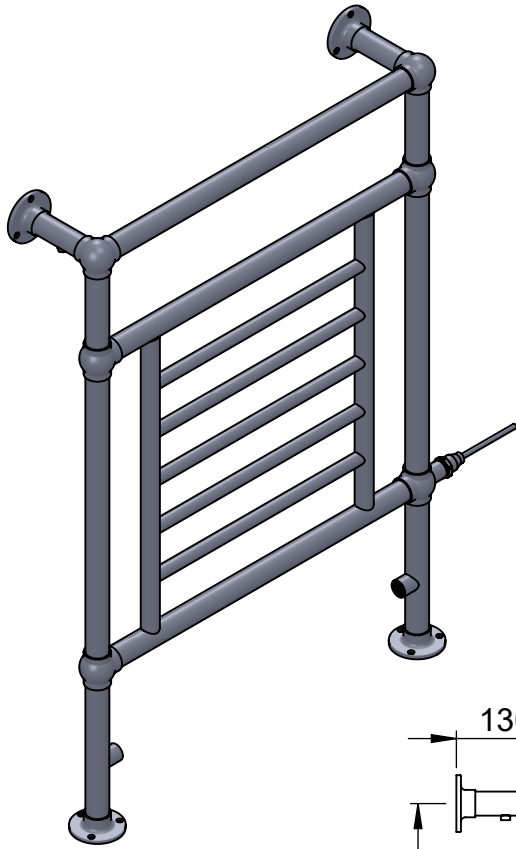

Elizabeth LG003-MS 963x673

Height: 963
Width: 673
Depth: 168
Weight HO: kg
EO: kg

Tube ϕ : 31.8 + 25.4 + 19
Pipe Centres: 528
Elec. element if specified: 125
Output @ 50°C Δ T Watts: 290
BTUs: 989

All dimensions in millimetres

Manufactured from Mild Steel

Vogue UK Ltd. reserve the right to alter specifications without prior notice.
ALL MEASUREMENTS ARE NOMINAL DIMENSIONS ONLY, AND ARE NOT BINDING.

SCALE 1:10

VOGUE UK
TOWEL WARMERS & RADIATORS