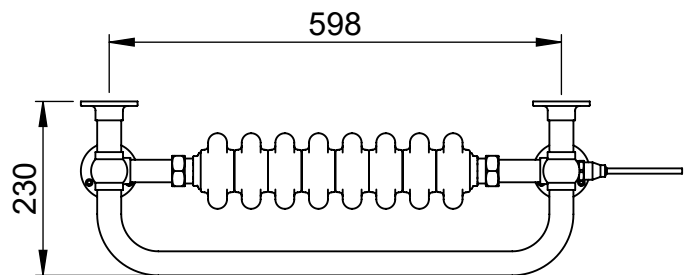

Regency LG004B-MS 963x673

Height: 963

Width: 673

Depth: 230

Weight HO: 24.5 kg

EO: 39.5 kg

Tube ϕ : 31.8

Face-Face Connections: 528

Elec. element if specified: 300

Output @ 50°C Δ T Watts: 554

BTUs: 1890

All dimensions in millimetres

Manufactured from Mild Steel

Vogue UK Ltd. reserve the right to alter specifications without prior notice.
ALL MEASUREMENTS ARE NOMINAL DIMENSIONS ONLY, AND ARE NOT BINDING.