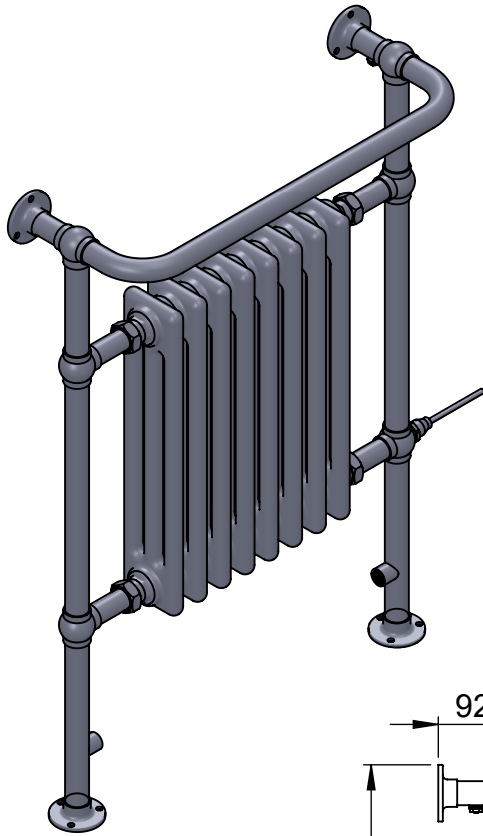

Regency LG004B-MS 963x673

Height: 963

Width: 673

Depth: 230

Weight HO: 24.5 kg

EO: 39.5 kg

Tube ϕ : 31.8

Face-Face Connections: 528

Elec. element if specified: 300

Output @ 50°C Δ T Watts: 554

BTUs: 1890

All dimensions in millimetres

Manufactured from Mild Steel

Vogue UK Ltd. reserve the right to alter specifications without prior notice.
ALL MEASUREMENTS ARE NOMINAL DIMENSIONS ONLY, AND ARE NOT BINDING.