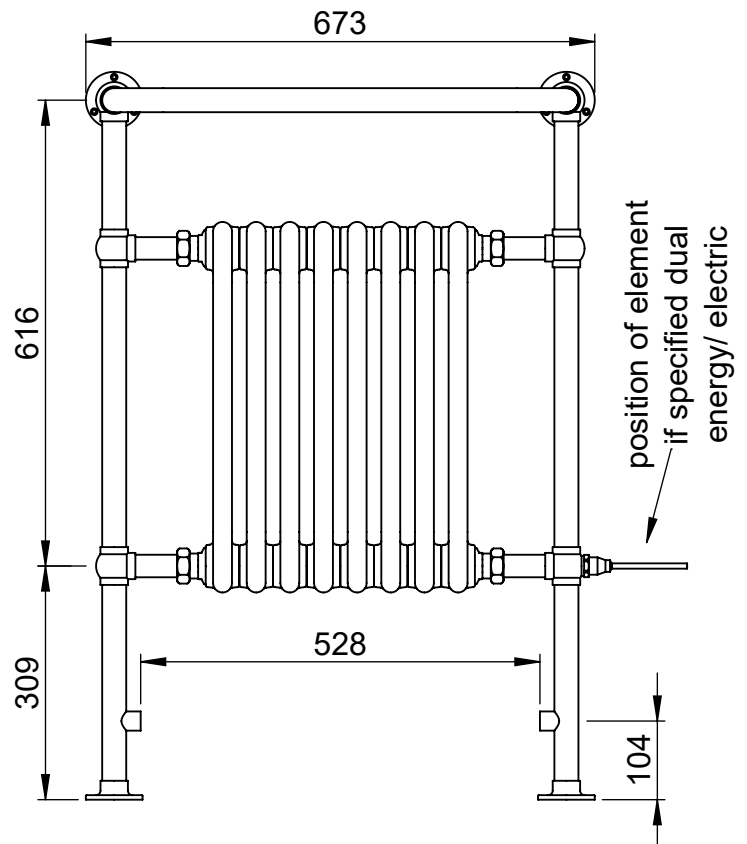

Regency LG004B-MS 963x673

Height: 963

Width: 673

Depth: 230

Weight HO: 24.5 kg

EO: 39.5 kg

Tube ϕ : 31.8

Face-Face Connections: 528

Elec. element if specified: 300

Output @ 50°C Δ T Watts: 554

BTUs: 1890

All dimensions in millimetres

Manufactured from Mild Steel

Vogue UK Ltd. reserve the right to alter specifications without prior notice.
ALL MEASUREMENTS ARE NOMINAL DIMENSIONS ONLY, AND ARE NOT BINDING.