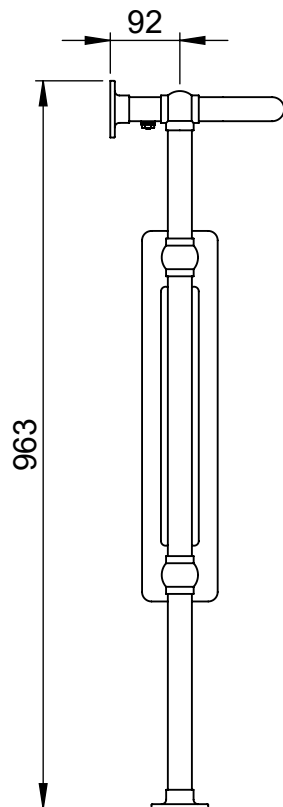

Regency LG004B-MS 963x673

Height: 963

Width: 673

Depth: 230

Weight HO: 24.5 kg

EO: 39.5 kg

Tube ϕ : 31.8

Face-Face Connections: 528

Elec. element if specified: 300

Output @ 50°C Δ T Watts: 554

BTUs: 1890

All dimensions in millimetres

Manufactured from Mild Steel

Vogue UK Ltd. reserve the right to alter specifications without prior notice.
ALL MEASUREMENTS ARE NOMINAL DIMENSIONS ONLY, AND ARE NOT BINDING.