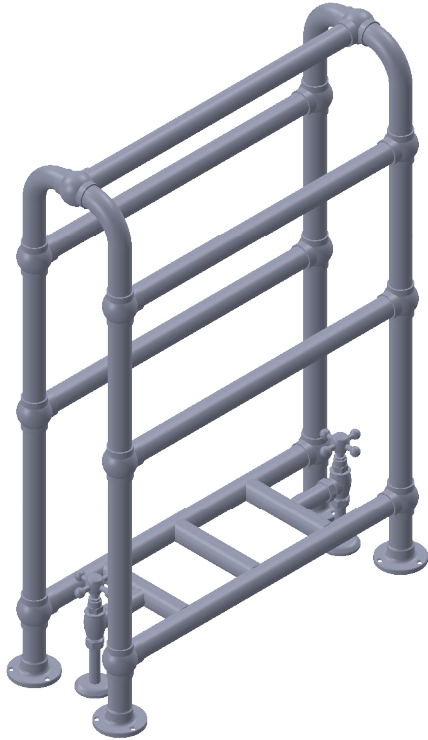

LG019 850X600

Height: 850
Width: 600
Depth: 235
Weight HO: kg
EO: kg

Tube ϕ : 31.8
End to End Connections: 400
Elec. element if specified:n/a
Output @ 50° C Δ T Watts: 439
BTUs:1498

All dimensions in millimetres

Manufactured from ISO/CEN CuZn36As(BS CZ126) Brass Tube

Vogue UK Ltd. reserve the right to alter specifications without prior notice.
ALL MEASUREMENTS ARE NOMINAL DIMENSIONS ONLY, AND ARE NOT BINDING.

SCALE 1:10