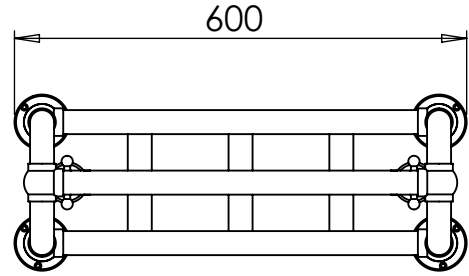

LG019 850X600

Height: 850
Width: 600
Depth: 235
Weight HO: kg
EO: kg

Tube ϕ : 31.8
End to End Connections: 400
Elec. element if specified:n/a
Output @ 50° C Δ T Watts: 439
BTUs:1498

All dimensions in millimetres

Manufactured from ISO/CEN CuZn36As(BS CZ126) Brass Tube

Vogue UK Ltd. reserve the right to alter specifications without prior notice.
ALL MEASUREMENTS ARE NOMINAL DIMENSIONS ONLY, AND ARE NOT BINDING.

SCALE 1:10