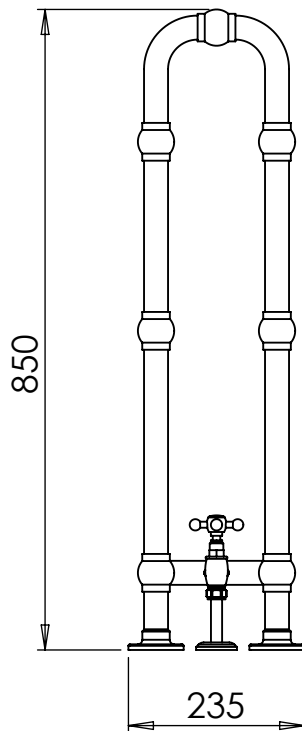

LG019 850X600

Height: 850
Width: 600
Depth: 235
Weight HO: kg
EO: kg

Tube ϕ : 31.8
End to End Connections: 400
Elec. element if specified:n/a
Output @ 50° C Δ T Watts: 439
BTUs:1498

All dimensions in millimetres

Manufactured from ISO/CEN CuZn36As(BS CZ126) Brass Tube

Vogue UK Ltd. reserve the right to alter specifications without prior notice.
ALL MEASUREMENTS ARE NOMINAL DIMENSIONS ONLY, AND ARE NOT BINDING.

SCALE 1:10