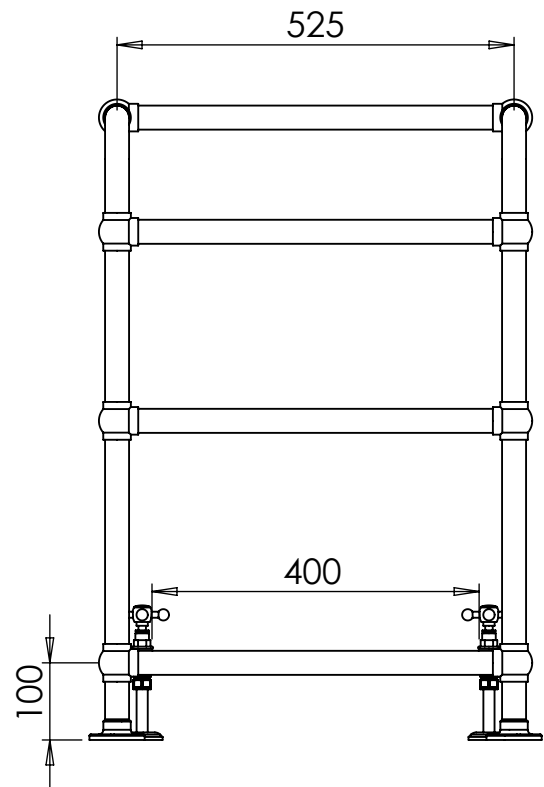

LG019 850X600

Height: 850
Width: 600
Depth: 235
Weight HO: kg
EO: kg

Tube ϕ : 31.8
End to End Connections: 400
Elec. element if specified:n/a
Output @ 50° C Δ T Watts: 439
BTUs:1498

All dimensions in millimetres

Manufactured from ISO/CEN CuZn36As(BS CZ126) Brass Tube

Vogue UK Ltd. reserve the right to alter specifications without prior notice.
ALL MEASUREMENTS ARE NOMINAL DIMENSIONS ONLY, AND ARE NOT BINDING.

SCALE 1:10