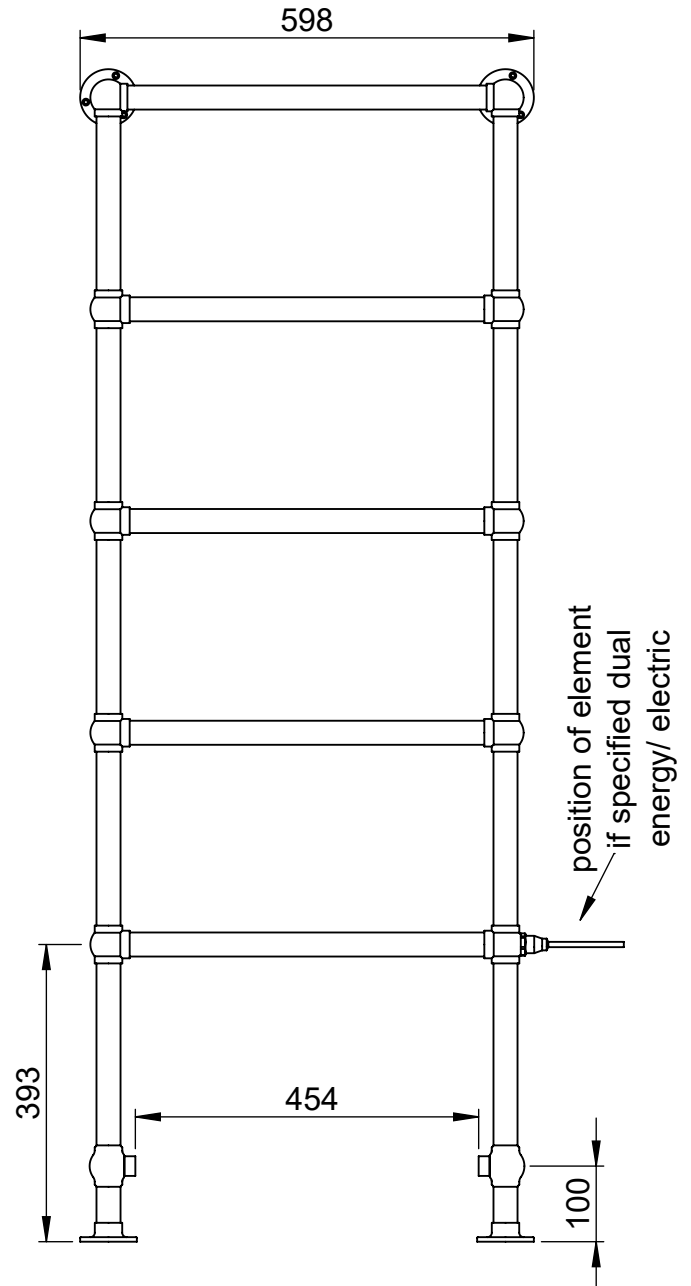

Ballerina LG021-MS 1549x598

Height: 1549
Width: 598
Depth: 138

Tube ϕ : 31.8
Face-Face Connections: 454
Elec. element if specified: 150
Output @ 50°C Δ T Watts: 310
BTUs: 1058

All dimensions in millimetres

Manufactured from Mild Steel

Vogue UK Ltd. reserve the right to alter specifications without prior notice.
ALL MEASUREMENTS ARE NOMINAL DIMENSIONS ONLY, AND ARE NOT BINDING.

SCALE 1:10

VOGUE UK
TOWEL WARMERS & RADIATORS