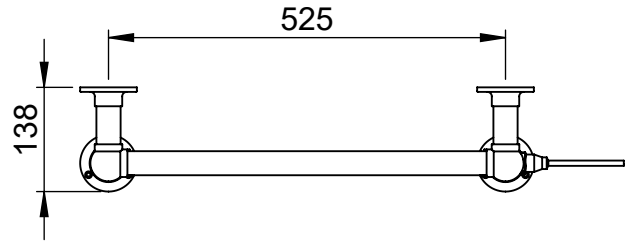

Ballerina LG021-MS 1549x598

Height: 1549
Width: 598
Depth: 138

Tube ϕ : 31.8
Face-Face Connections: 454
Elec. element if specified: 150
Output @ 50°C Δ T Watts: 310
BTUs: 1058

All dimensions in millimetres

Manufactured from Mild Steel

Vogue UK Ltd. reserve the right to alter specifications without prior notice.
ALL MEASUREMENTS ARE NOMINAL DIMENSIONS ONLY, AND ARE NOT BINDING.

SCALE 1:10

VOGUE UK
TOWEL WARMERS & RADIATORS