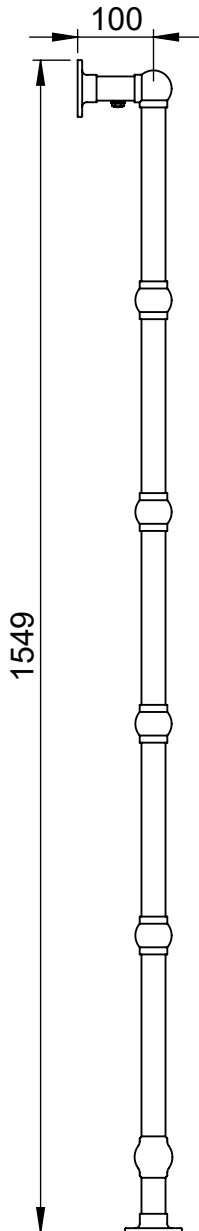

Ballerina LG021-MS 1549x598

Height: 1549
Width: 598
Depth: 138

Tube ϕ : 31.8
Face-Face Connections: 454
Elec. element if specified: 150
Output @ 50°C Δ T Watts: 310
BTUs: 1058

All dimensions in millimetres

Manufactured from Mild Steel

Vogue UK Ltd. reserve the right to alter specifications without prior notice.
ALL MEASUREMENTS ARE NOMINAL DIMENSIONS ONLY, AND ARE NOT BINDING.

SCALE 1:10

VOGUE UK
TOWEL WARMERS & RADIATORS