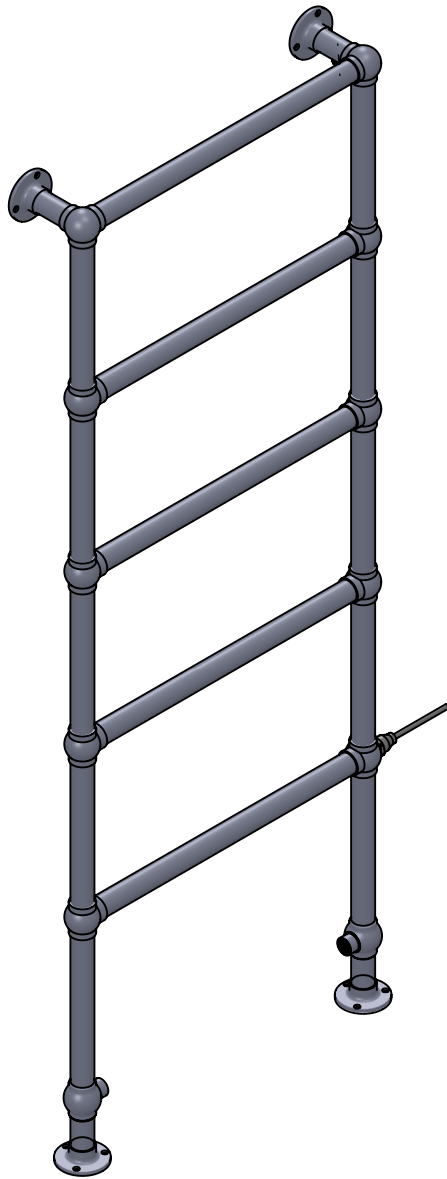

Ballerina LG021-MS 1549x598

Height: 1549
Width: 598
Depth: 138

Tube ϕ : 31.8
Face-Face Connections: 454
Elec. element if specified: 150
Output @ 50°C Δ T Watts: 310
BTUs: 1058

All dimensions in millimetres

Manufactured from Mild Steel

Vogue UK Ltd. reserve the right to alter specifications without prior notice.
ALL MEASUREMENTS ARE NOMINAL DIMENSIONS ONLY, AND ARE NOT BINDING.

SCALE 1:10

VOGUE UK
TOWEL WARMERS & RADIATORS