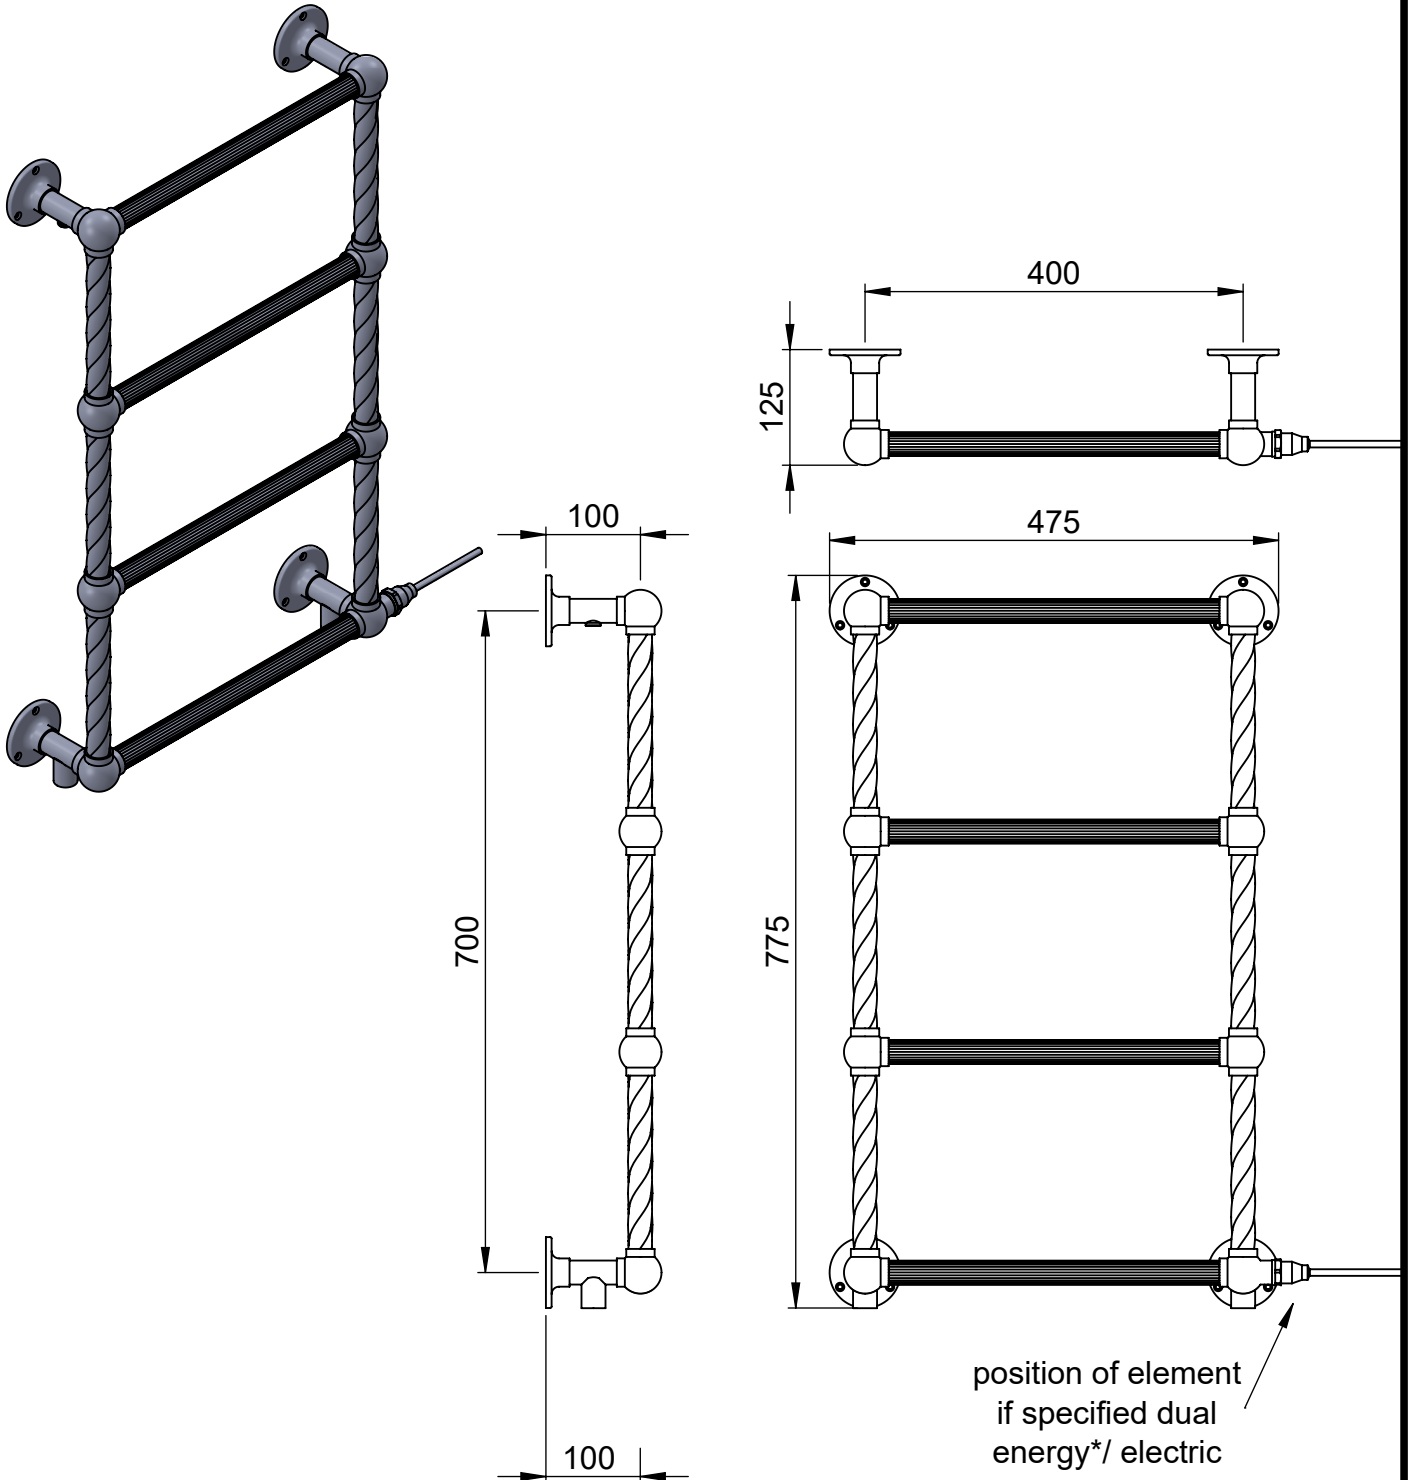

Colonnade 4 LG023A 775x475

Height: 775
Width: 475
Depth: 125
Weight HO: kg
EO: kg

Tube ϕ : 25.4
Pipe Centres: 400
Elec. element if specified: 100
Output @ 50°C Δ T Watts: 169
BTUs: 577

All dimensions in millimetres

Manufactured from ISO/CEN CuZn36As (BS CZ126) brass tube

Vogue UK Ltd. reserve the right to alter specifications without prior notice.
ALL MEASUREMENTS ARE NOMINAL DIMENSIONS ONLY, AND ARE NOT BINDING.