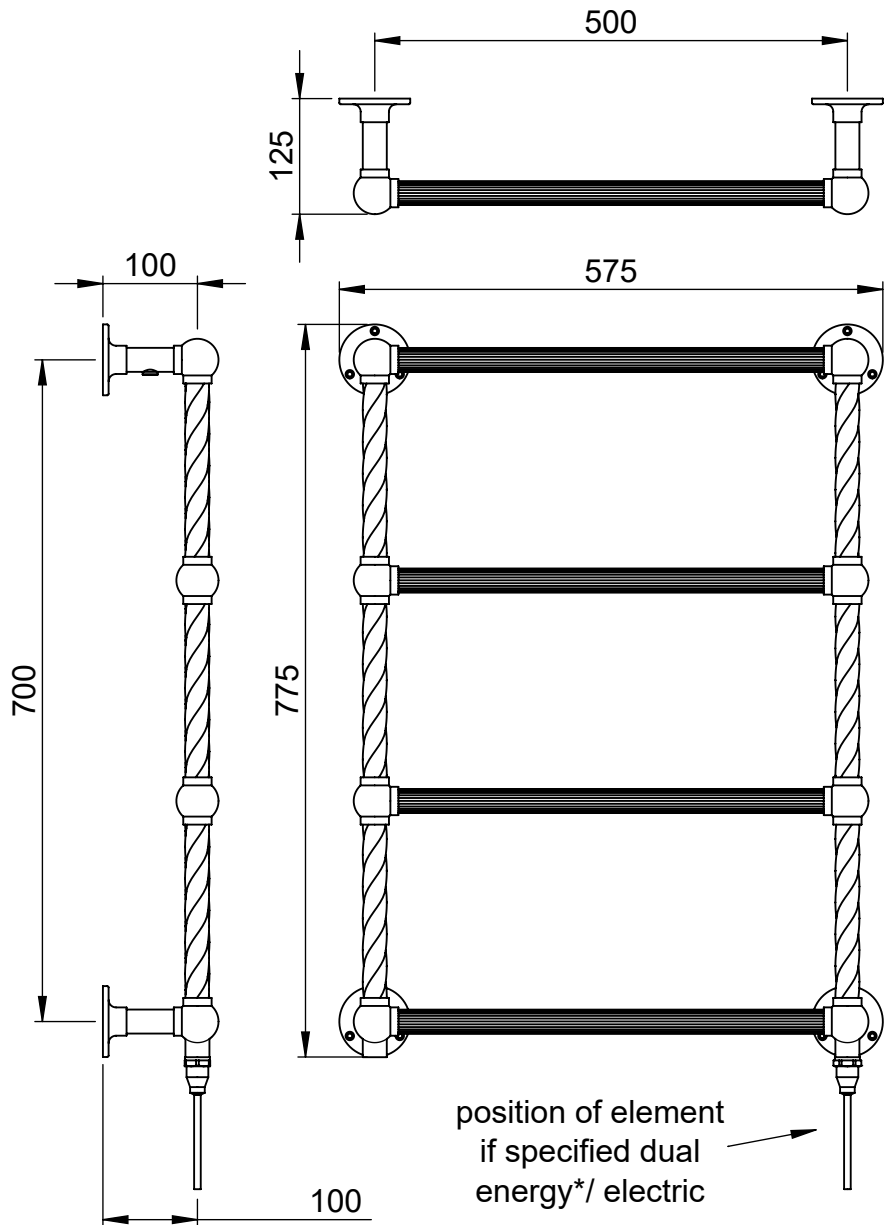

Colonnade 4 LG023B 775x575

Height: 775
Width: 575
Depth: 125
Weight HO: kg
EO: kg

Tube ϕ : 25.4
Pipe Centres: 500
Elec. element if specified: 100
Output @ 50°C Δ T Watts: 190
BTUs: 648

All dimensions in millimetres

Manufactured from ISO/CEN CuZn36As (BS CZ126) brass tube

*Dual energy models require a conversion tee. See relevant drawing for details.

Vogue UK Ltd. reserve the right to alter specifications without prior notice.
ALL MEASUREMENTS ARE NOMINAL DIMENSIONS ONLY, AND ARE NOT BINDING.