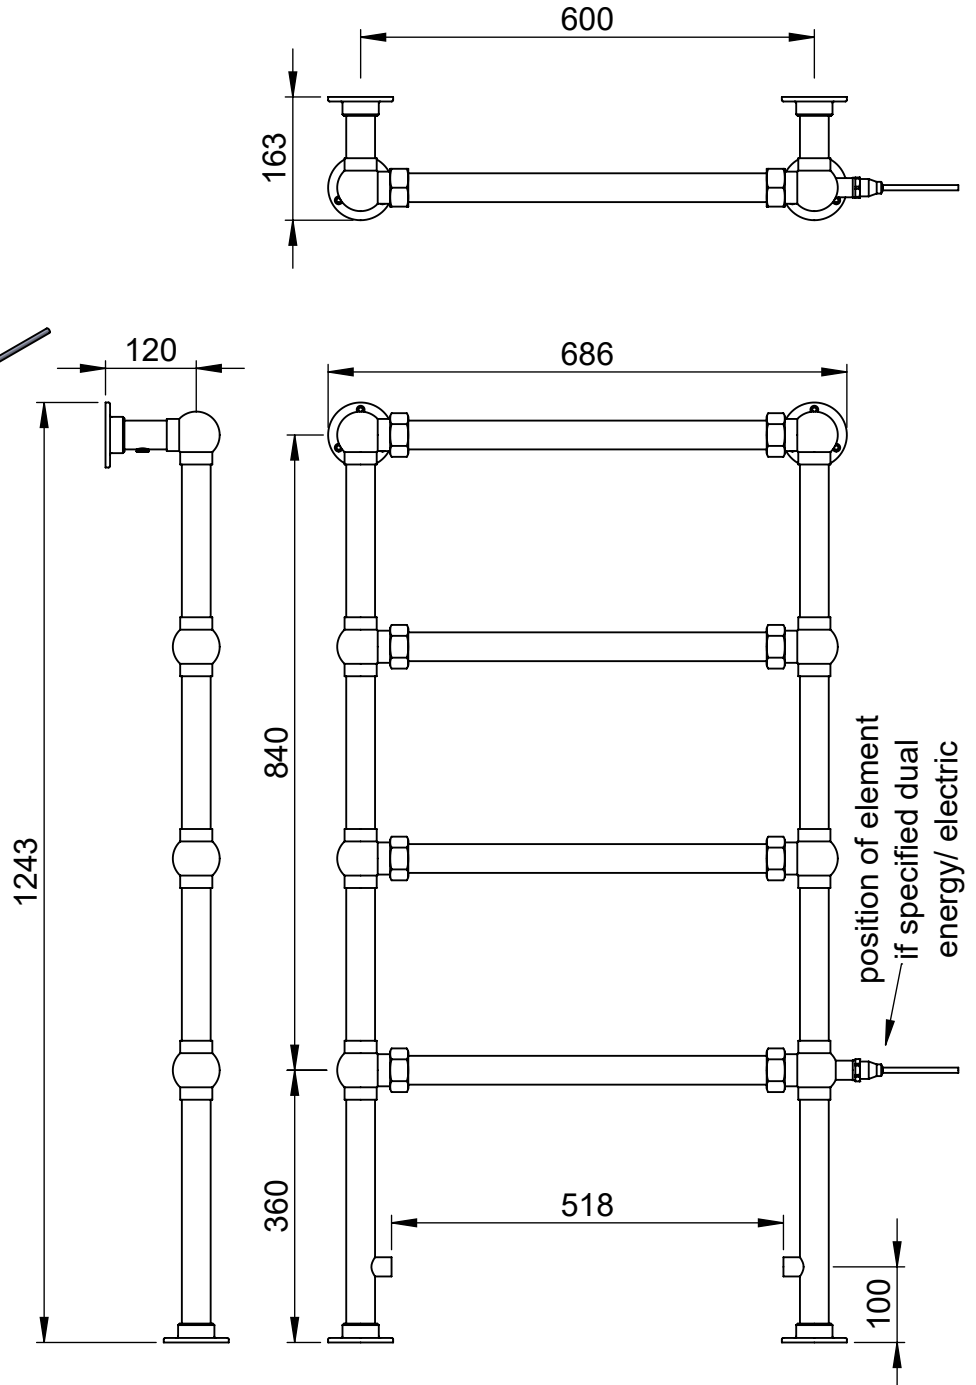

Grandeur LG032FW 1243x686

Height: 1243

Width: 686

Depth: 163

Weight HO: 15.5 kg

EO: kg

Tube ϕ : 38.1

Face-Face Connections: 522

Elec. element if specified: 200

Output @ 50°C Δ T Watts: 319

BTUs: 1088

All dimensions in millimetres

Manufactured from ISO/CEN CuZn36As (BS CZ126) brass tube

Vogue UK Ltd. reserve the right to alter specifications without prior notice.
ALL MEASUREMENTS ARE NOMINAL DIMENSIONS ONLY, AND ARE NOT BINDING.