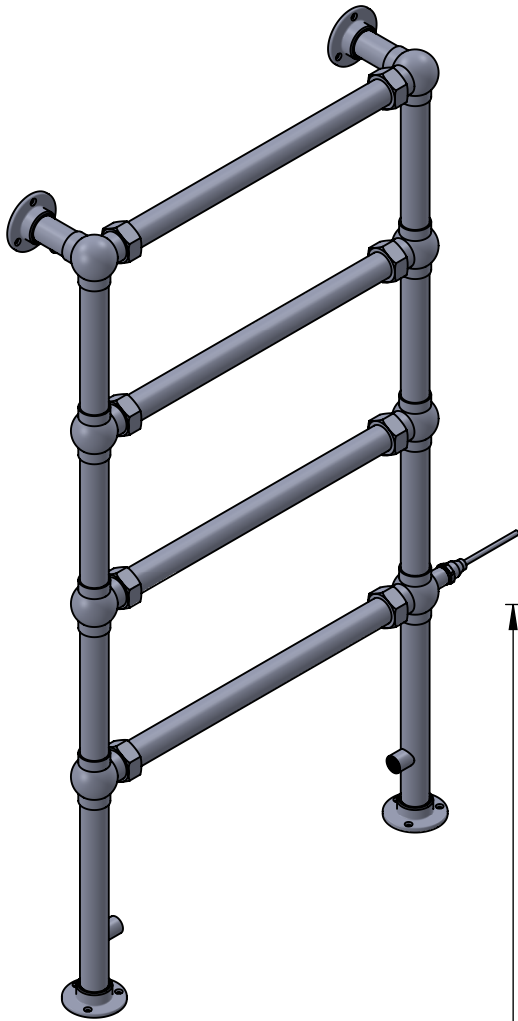

Grandeur LG032FW 1243x686

Height: 1243

Width: 686

Depth: 163

Weight HO: 15.5 kg

EO: kg

Tube ϕ : 38.1

Face-Face Connections: 522

Elec. element if specified: 200

Output @ 50°C Δ T Watts: 319

BTUs: 1088

All dimensions in millimetres

Manufactured from ISO/CEN CuZn36As (BS CZ126) brass tube

Vogue UK Ltd. reserve the right to alter specifications without prior notice.
ALL MEASUREMENTS ARE NOMINAL DIMENSIONS ONLY, AND ARE NOT BINDING.