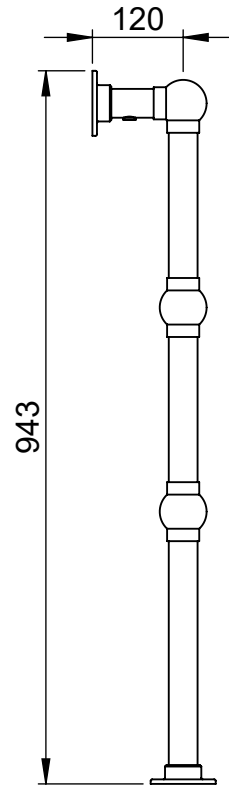

Grandeur LG032FW 943x686

Height: 943

Width: 686

Depth: 163

Weight HO: 11.5 kg

EO: kg

Tube ϕ : 38.1

Face-Face Connections: 522

Elec. element if specified: 125

Output @ 50°C Δ T Watts: 243

BTUs: 829

All dimensions in millimetres

Manufactured from ISO/CEN CuZn36As (BS126) brass tube

Vogue UK Ltd. reserve the right to alter specifications without prior notice.
ALL MEASUREMENTS ARE NOMINAL DIMENSIONS ONLY, AND ARE NOT BINDING.