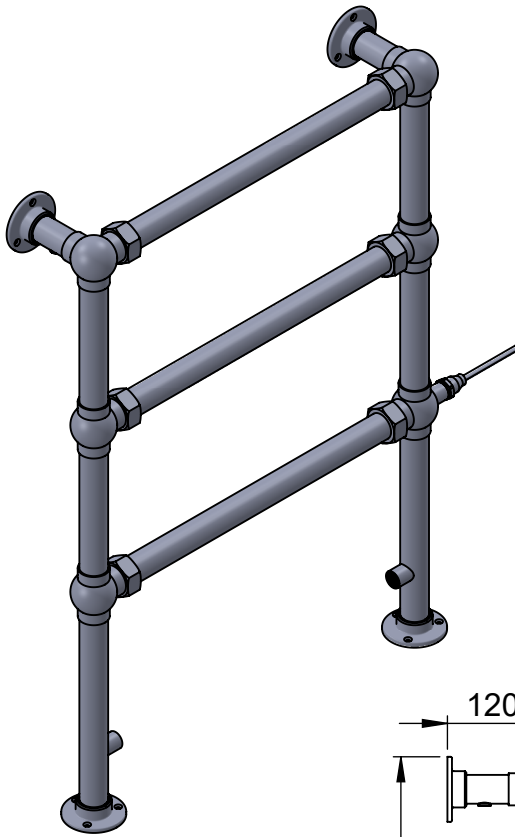

Grandeur LG032FW 943x686

Height: 943

Width: 686

Depth: 163

Weight HO: 11.5 kg

EO: kg

Tube ϕ : 38.1

Face-Face Connections: 522

Elec. element if specified: 125

Output @ 50°C Δ T Watts: 243

BTUs: 829

All dimensions in millimetres

Manufactured from ISO/CEN CuZn36As (BS126) brass tube

Vogue UK Ltd. reserve the right to alter specifications without prior notice.
ALL MEASUREMENTS ARE NOMINAL DIMENSIONS ONLY, AND ARE NOT BINDING.