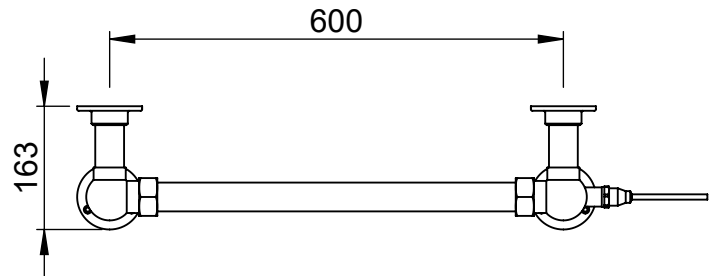

Grandeur LG032FW 943x686

Height: 943

Width: 686

Depth: 163

Weight HO: 11.5 kg

EO: kg

Tube ϕ : 38.1

Face-Face Connections: 522

Elec. element if specified: 125

Output @ 50°C Δ T Watts: 243

BTUs: 829

All dimensions in millimetres

Manufactured from ISO/CEN CuZn36As (BS126) brass tube

Vogue UK Ltd. reserve the right to alter specifications without prior notice.
ALL MEASUREMENTS ARE NOMINAL DIMENSIONS ONLY, AND ARE NOT BINDING.