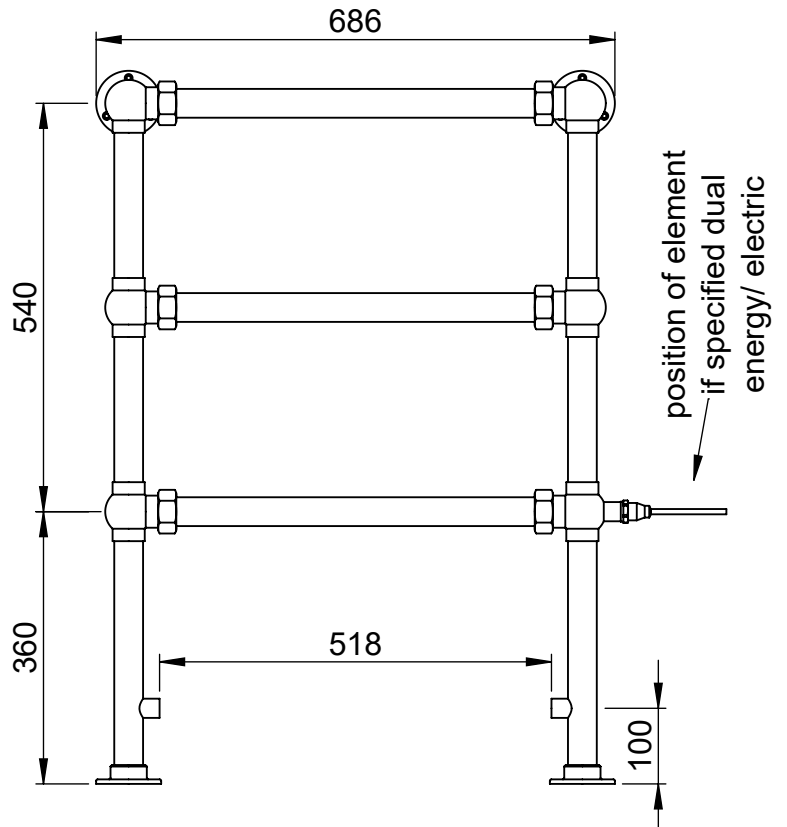

Grandeur LG032FW 943x686

Height: 943

Width: 686

Depth: 163

Weight HO: 11.5 kg

EO: kg

Tube ϕ : 38.1

Face-Face Connections: 522

Elec. element if specified: 125

Output @ 50°C Δ T Watts: 243

BTUs: 829

All dimensions in millimetres

Manufactured from ISO/CEN CuZn36As (BS126) brass tube

Vogue UK Ltd. reserve the right to alter specifications without prior notice.
ALL MEASUREMENTS ARE NOMINAL DIMENSIONS ONLY, AND ARE NOT BINDING.