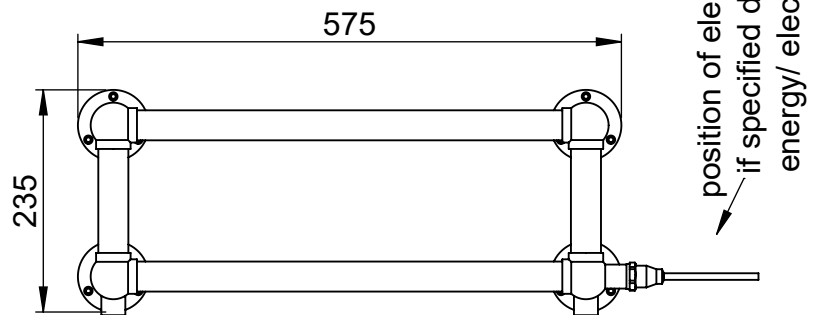

# Hamlet LG037 235x575

Height: 235  
Width: 575  
Depth: 125  
Weight HO: kg  
EO: kg

Tube  $\phi$ : 31.8  
Pipe Centres: 500  
Elec. element if specified: 50  
Output @ 50°C  $\Delta$  T Watts: 79  
BTUs: 270

All dimensions in millimetres

Manufactured from ISO/CEN CuZn36As (BS CZ126) brass tube

Vogue UK Ltd. reserve the right to alter specifications without prior notice.  
ALL MEASUREMENTS ARE NOMINAL DIMENSIONS ONLY, AND ARE NOT BINDING.