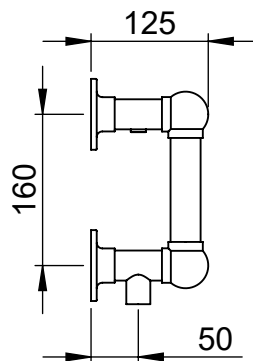

# Hamlet LG037 235x575

Height: 235  
Width: 575  
Depth: 125  
Weight HO: kg  
EO: kg

Tube  $\phi$ : 31.8  
Pipe Centres: 500  
Elec. element if specified: 50  
Output @ 50°C  $\Delta$  T Watts: 79  
BTUs: 270

All dimensions in millimetres

Manufactured from ISO/CEN CuZn36As (BS CZ126) brass tube

Vogue UK Ltd. reserve the right to alter specifications without prior notice.  
ALL MEASUREMENTS ARE NOMINAL DIMENSIONS ONLY, AND ARE NOT BINDING.