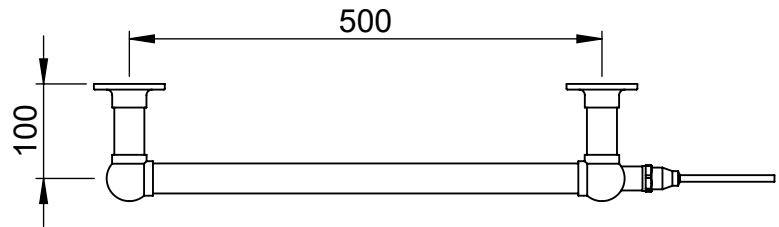

# Hamlet LG037 235x575

Height: 235  
Width: 575  
Depth: 125  
Weight HO: kg  
EO: kg

Tube  $\phi$ : 31.8  
Pipe Centres: 500  
Elec. element if specified: 50  
Output @ 50°C  $\Delta$  T Watts: 79  
BTUs: 270

All dimensions in millimetres

Manufactured from ISO/CEN CuZn36As (BS CZ126) brass tube

Vogue UK Ltd. reserve the right to alter specifications without prior notice.  
ALL MEASUREMENTS ARE NOMINAL DIMENSIONS ONLY, AND ARE NOT BINDING.