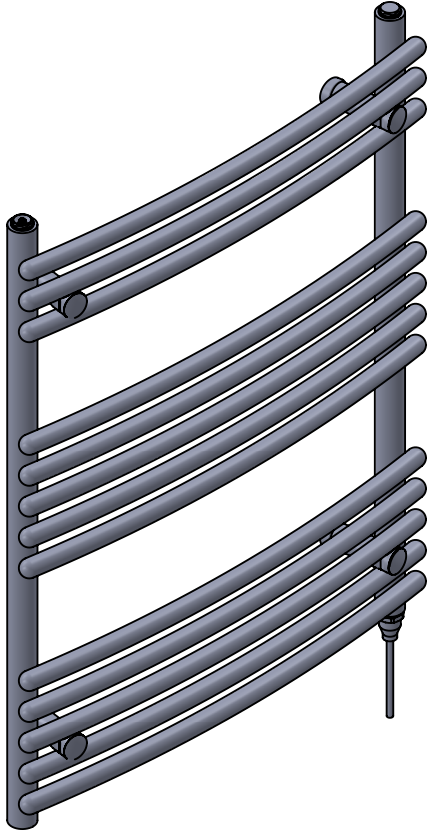

Melody MD004 772x600

Height: 772
Width: 600
Depth: 100
Weight HO: kg
EO: kg

Tube ϕ : 32 + 22
Pipe Centres: 550
Elec. element if specified: 200
Output @ 50°C Δ T Watts: 347
BTUs: 1184

All dimensions in millimetres

Manufactured from Mild Steel

*Dual energy models require a conversion-tee, consult relevant drawing for details.

Vogue UK Ltd. reserve the right to alter specifications without prior notice.
ALL MEASUREMENTS ARE NOMINAL DIMENSIONS ONLY, AND ARE NOT BINDING.