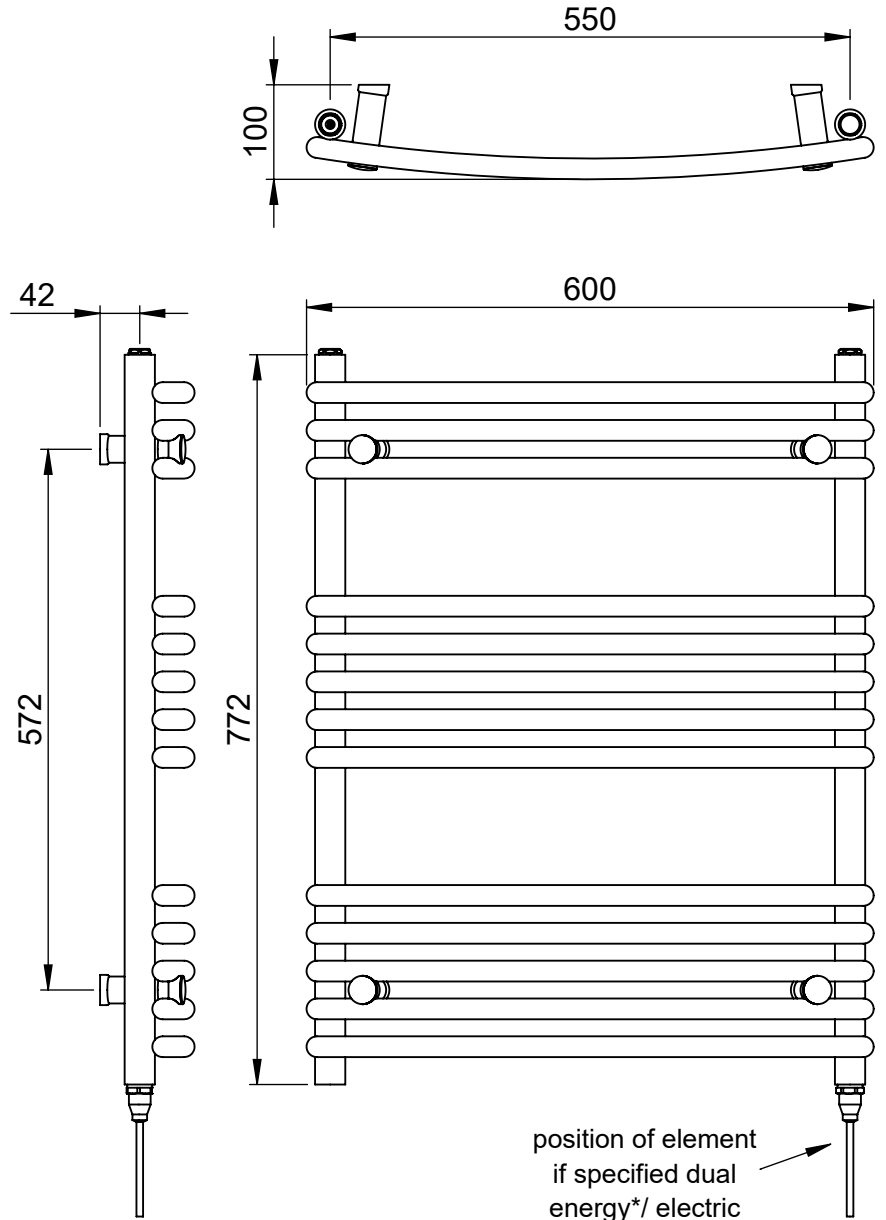

Melody MD004 772x600

Height: 772
Width: 600
Depth: 100
Weight HO: kg
EO: kg

Tube ϕ : 32 + 22
Pipe Centres: 550
Elec. element if specified: 200
Output @ 50°C Δ T Watts: 347
BTUs: 1184

All dimensions in millimetres

Manufactured from Mild Steel

*Dual energy models require a conversion-tee, consult relevant drawing for details.

Vogue UK Ltd. reserve the right to alter specifications without prior notice.
ALL MEASUREMENTS ARE NOMINAL DIMENSIONS ONLY, AND ARE NOT BINDING.