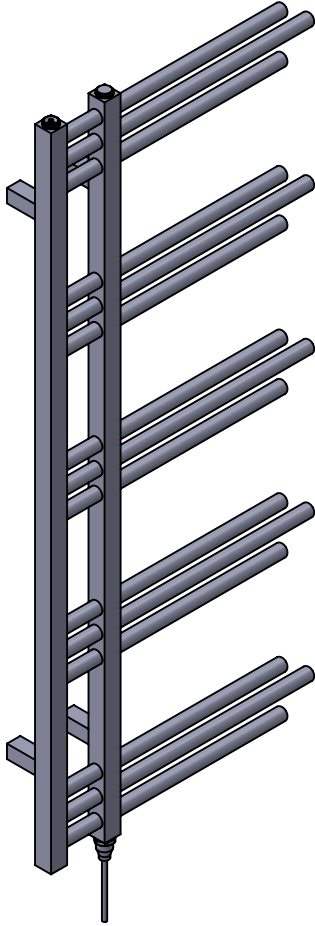

Chic MD046 1200x500

Height: 1200

Width: 500

Depth: 85

Weight HO: 13.5 kg

EO: 18.5 kg

Tube ϕ : 22 + 30 sq

Pipe Centres: 100

Elec. element if specified: 150

Output @ 50°C Δ T Watts: 282

BTUs: 962

All dimensions in millimetres

Manufactured from Mild Steel

*Dual energy models require a conversion-tee, consult relevant drawing for details.