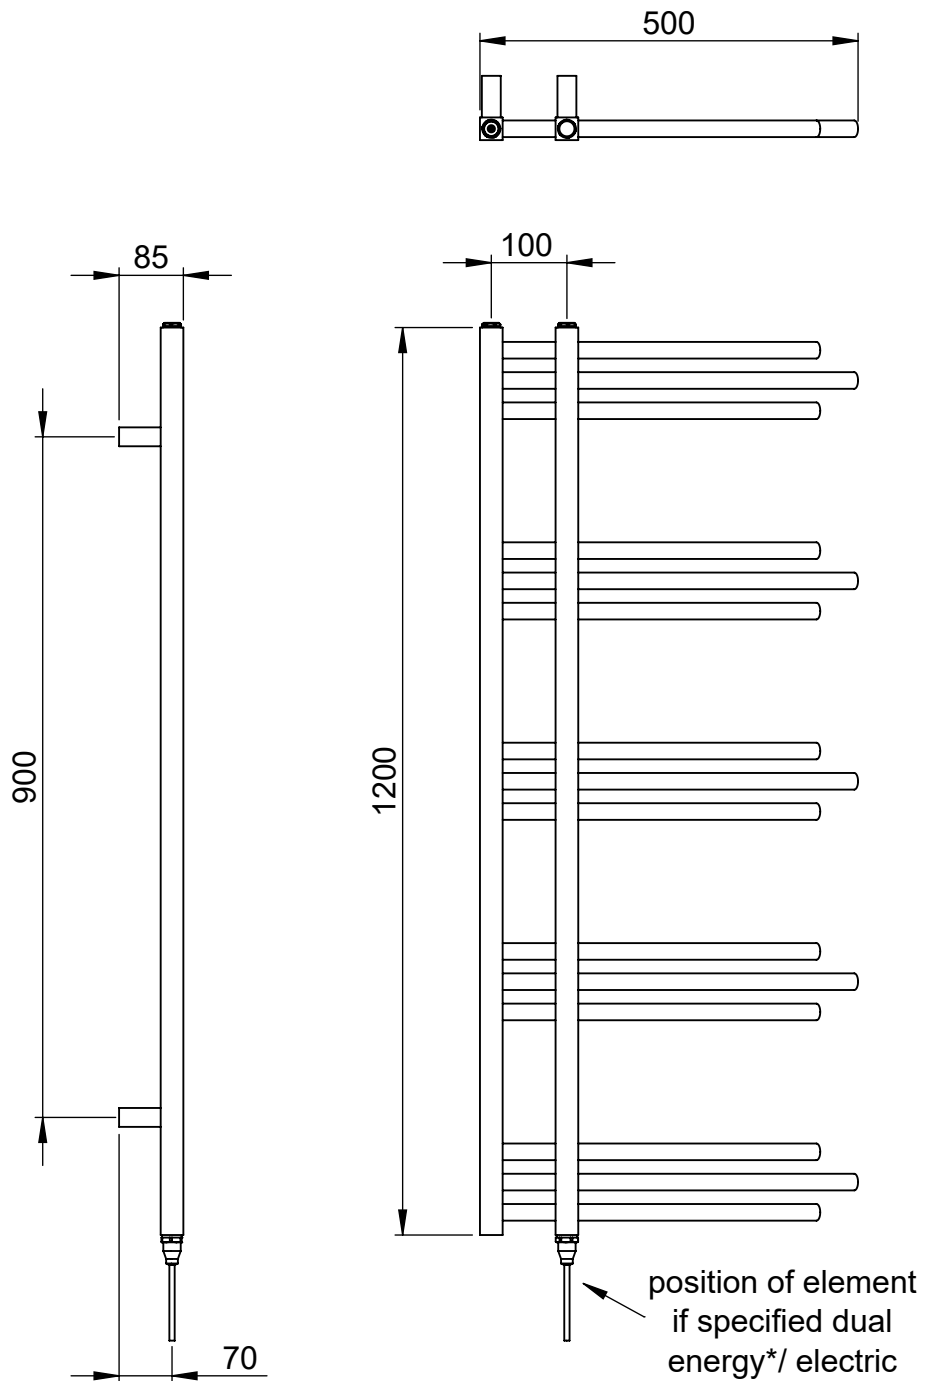

Chic MD046 1200x500

Height: 1200

Width: 500

Depth: 85

Weight HO: 13.5 kg

EO: 18.5 kg

Tube ϕ : 22 + 30 sq

Pipe Centres: 100

Elec. element if specified: 150

Output @ 50°C Δ T Watts: 282

BTUs: 962

All dimensions in millimetres

Manufactured from Mild Steel

*Dual energy models require a conversion-tee, consult relevant drawing for details.

Vogue UK Ltd. reserve the right to alter specifications without prior notice.
ALL MEASUREMENTS ARE NOMINAL DIMENSIONS ONLY, AND ARE NOT BINDING.

SCALE 1:10

VOGUE UK

TOWEL WARMERS & RADIATORS

Strawberry Lane, Willenhall
West Midlands WV13 3RS
Tel: 01902 387000 Fax: 01902 387001
e-mail: sales@vogueuk.co.uk www.vogueuk.co.uk