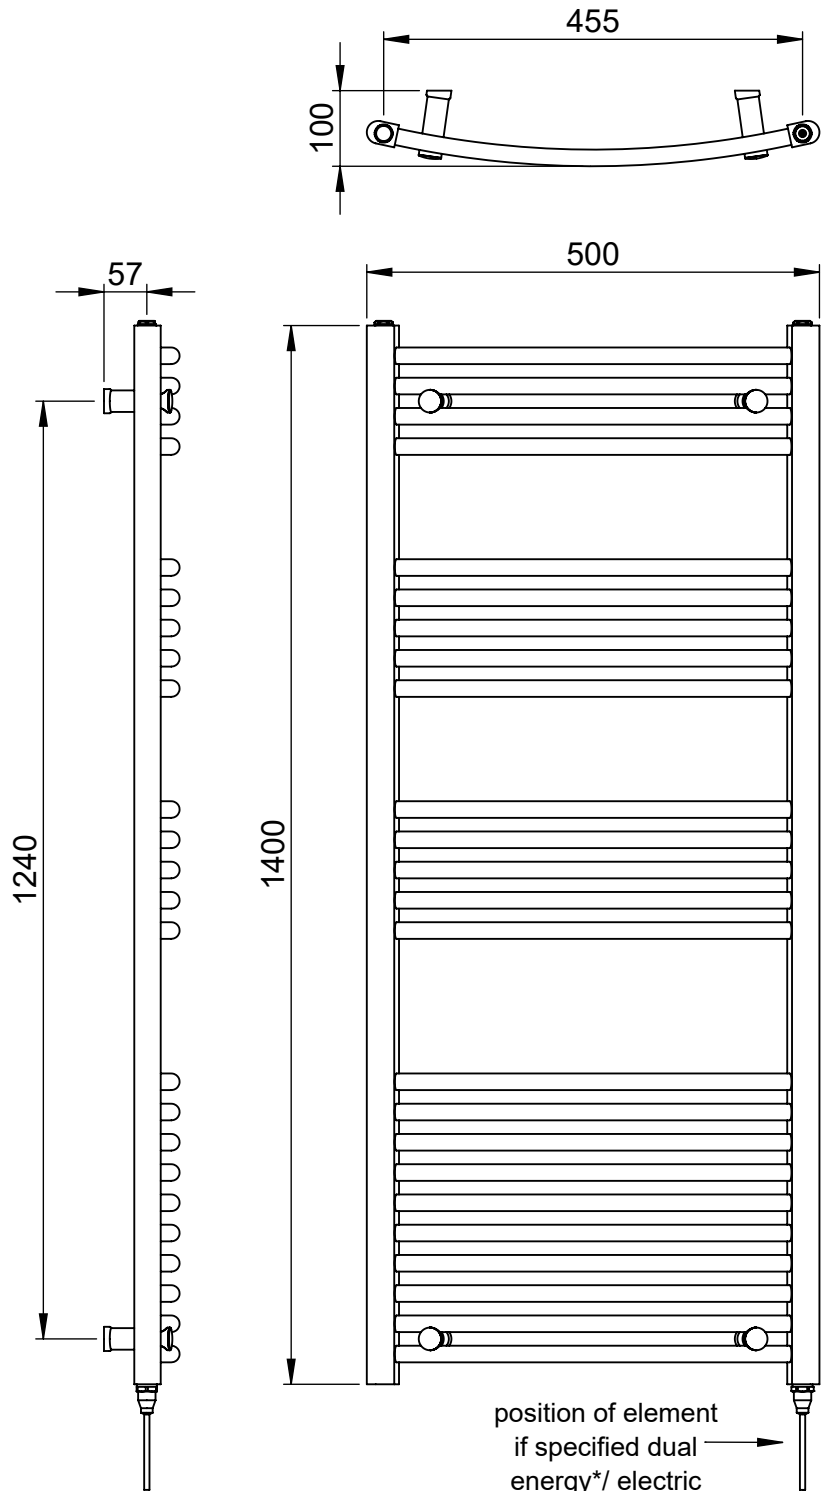

Combes MD063 1400x600

Height: 1400
Width: 600
Depth: 100
Weight HO: kg
EO: kg

Tube ϕ : 22 + 30x40 D Section
Pipe Centres: 555
Elec. element if specified: 300
Output @ 50°C Δ T Watts: 504
BTUs: 1721

All dimensions in millimetres

Manufactured from Mild Steel

*Dual energy models require a conversion-tee, consult relevant drawing for details.

Vogue UK Ltd. reserve the right to alter specifications without prior notice.
ALL MEASUREMENTS ARE NOMINAL DIMENSIONS ONLY, AND ARE NOT BINDING.