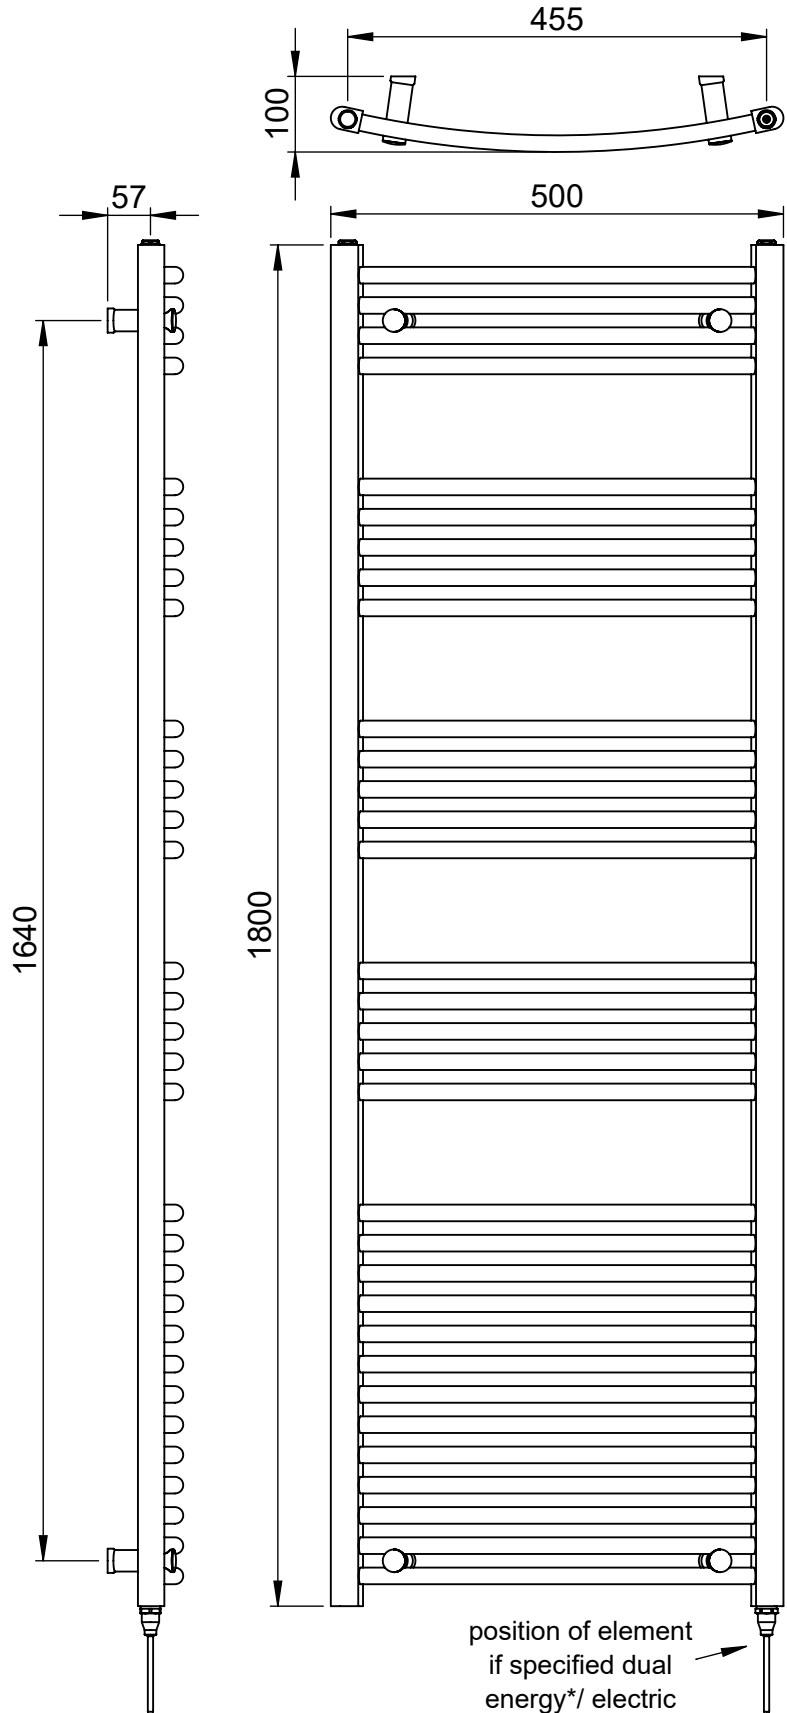

Combes MD063 1800x600

Height: 1800
Width: 600
Depth: 100
Weight HO: kg
EO: kg

Tube ϕ : 22 + 30x40 D Section
Pipe Centres: 555
Elec. element if specified: 400
Output @ 50°C Δ T Watts: 654
BTUs: 2232

Manufactured from Mild Steel

All dimensions in millimetres

*Dual energy models require a conversion-tee, consult relevant drawing for details.

SCALE 1:10

Vogue UK Ltd. reserve the right to alter specifications without prior notice.
ALL MEASUREMENTS ARE NOMINAL DIMENSIONS ONLY, AND ARE NOT BINDING.