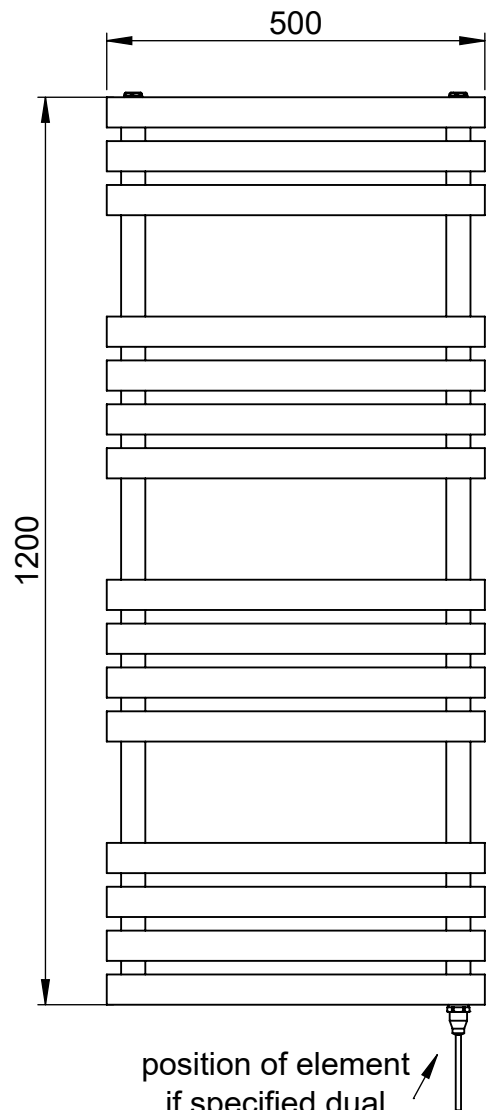

# Arc MD065 1200x500

Height: 1200  
Width: 500  
Depth: 95  
Weight HO: 12 kg  
EO: kg

Tube  $\phi$  : 32 + 18x40  
Pipe Centres: 430  
Elec. element if specified: 300  
Output @ 50°C  $\Delta$  T Watts: 346  
BTUs: 1181

All dimensions in millimetres

Manufactured from Mild Steel

\*Dual energy models require a conversion-tee, consult relevant drawing for details.

Vogue UK Ltd. reserve the right to alter specifications without prior notice.  
ALL MEASUREMENTS ARE NOMINAL DIMENSIONS ONLY, AND ARE NOT BINDING.