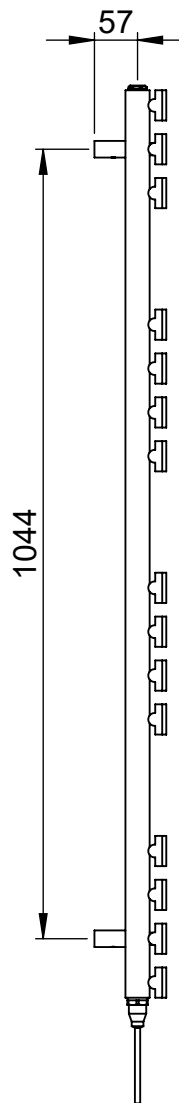

# Arc MD065 1200x500

Height: 1200  
Width: 500  
Depth: 95  
Weight HO: 12 kg  
EO: kg

Tube  $\phi$  : 32 + 18x40  
Pipe Centres: 430  
Elec. element if specified: 300  
Output @ 50°C  $\Delta$  T Watts: 346  
BTUs: 1181

All dimensions in millimetres

Manufactured from Mild Steel

\*Dual energy models require a conversion-tee, consult relevant drawing for details.

Vogue UK Ltd. reserve the right to alter specifications without prior notice.  
ALL MEASUREMENTS ARE NOMINAL DIMENSIONS ONLY, AND ARE NOT BINDING.