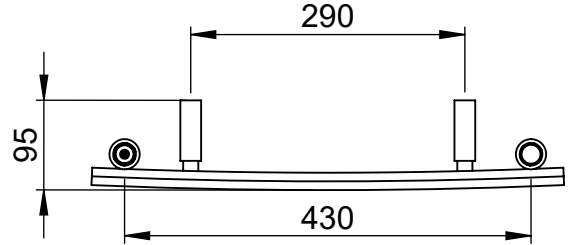

# Arc MD065 1200x500

Height: 1200  
Width: 500  
Depth: 95  
Weight HO: 12 kg  
EO: kg

Tube  $\phi$  : 32 + 18x40  
Pipe Centres: 430  
Elec. element if specified: 300  
Output @ 50°C  $\Delta$  T Watts: 346  
BTUs: 1181

All dimensions in millimetres

Manufactured from Mild Steel

\*Dual energy models require a conversion-tee, consult relevant drawing for details.

Vogue UK Ltd. reserve the right to alter specifications without prior notice.  
ALL MEASUREMENTS ARE NOMINAL DIMENSIONS ONLY, AND ARE NOT BINDING.