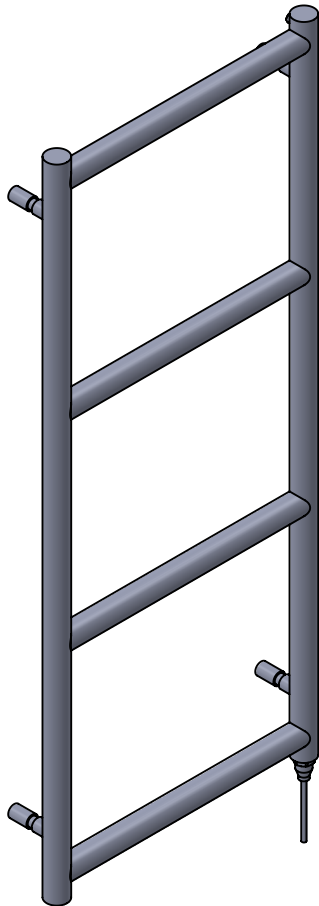

Grace MD067 1200x500

Height: 1200
Width: 500
Depth: 100
Weight HO: 8.4 kg
EO: 18.5 kg

Tube ϕ : 38
Pipe Centres: 462
Elec. element if specified: 125
Output @ 50°C Δ T Watts: 199
BTUs: 679

All dimensions in millimetres

Manufactured from Mild Steel

*Dual energy models require a conversion-tee, consult relevant drawing for details.

Vogue UK Ltd. reserve the right to alter specifications without prior notice.
ALL MEASUREMENTS ARE NOMINAL DIMENSIONS ONLY, AND ARE NOT BINDING.