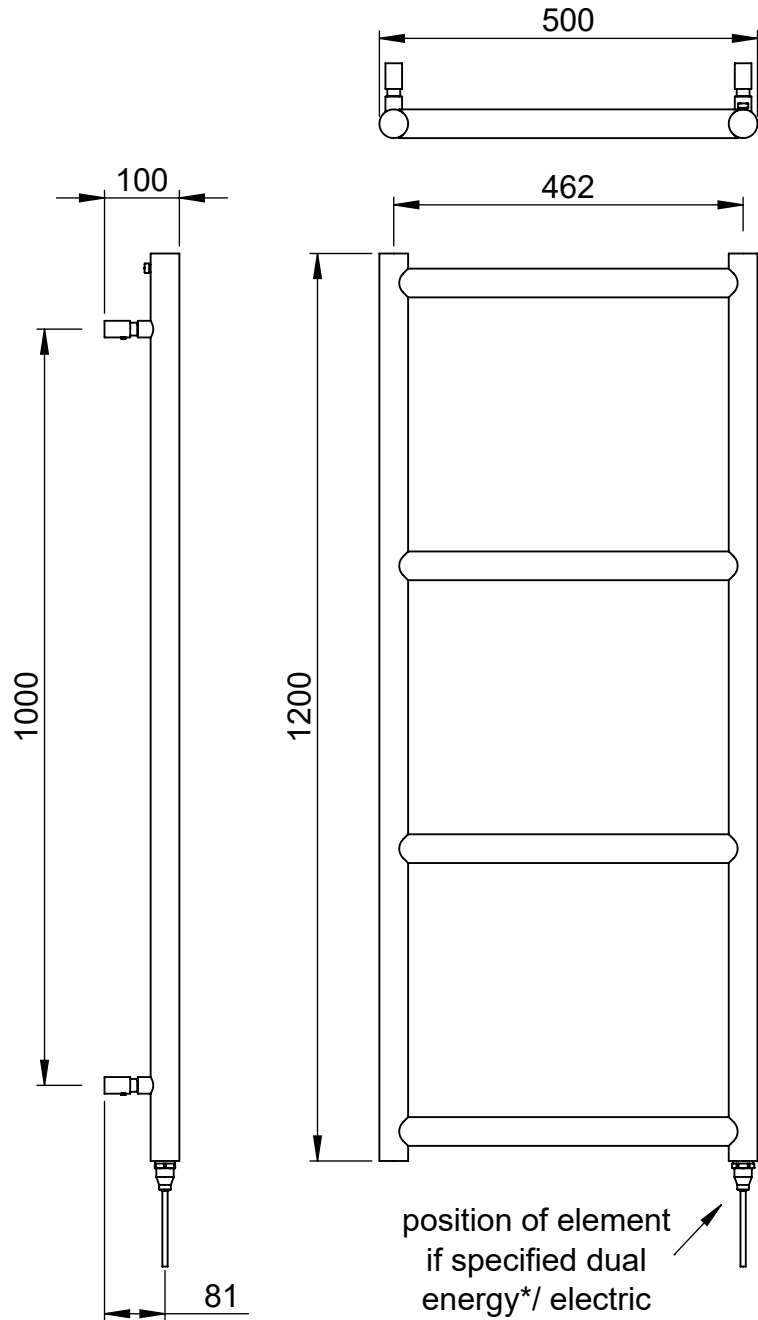

Grace MD067 1200x500

Height: 1200
Width: 500
Depth: 100
Weight HO: 8.4 kg
EO: 18.5 kg

Tube ϕ : 38
Pipe Centres: 462
Elec. element if specified: 125
Output @ 50°C Δ T Watts: 199
BTUs: 679

All dimensions in millimetres

Manufactured from Mild Steel

*Dual energy models require a conversion-tee, consult relevant drawing for details.

Vogue UK Ltd. reserve the right to alter specifications without prior notice.
ALL MEASUREMENTS ARE NOMINAL DIMENSIONS ONLY, AND ARE NOT BINDING.