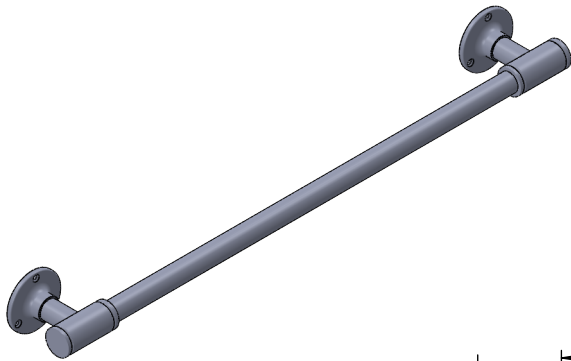

MN010B 75x750

Height: 75
Width: 750
Depth: 100
Weight HO: kg
EO: kg

Tube ϕ : 25.4
Pipe Centres: n/a
Elec. element if specified: n/a
Output @ 50° C Δ T Watts: n/a
BTUs: n/a

All dimensions in millimetres

Manufactured from ISO/CEN CuZn30As (BS CZ126) brass tube

Vogue UK Ltd. reserve the right to alter specifications without prior notice.
ALL MEASUREMENTS ARE NOMINAL DIMENSIONS ONLY, AND ARE NOT BINDING.

SCALE 1:8

VOGUE
TOWEL WARMERS & RADIATORS

Strawberry Lane, Willenhall
West Midlands WV13 3RS
Tel: 01902 387000 Fax: 01902 387001
e-mail:sales@vogueuk.co.uk www.vogueuk.co.uk