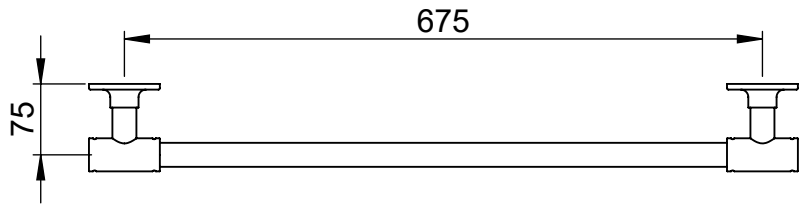

MN010B 75x750

Height: 75
Width: 750
Depth: 100
Weight HO: kg
EO: kg

Tube ϕ : 25.4
Pipe Centres: n/a
Elec. element if specified: n/a
Output @ 50° C Δ T Watts: n/a
BTUs: n/a

All dimensions in millimetres

Manufactured from ISO/CEN CuZn30As (BS CZ126) brass tube

Vogue UK Ltd. reserve the right to alter specifications without prior notice.
ALL MEASUREMENTS ARE NOMINAL DIMENSIONS ONLY, AND ARE NOT BINDING.

SCALE 1:8

VOGUE
TOWEL WARMERS & RADIATORS

Strawberry Lane, Willenhall
West Midlands WV13 3RS
Tel: 01902 387000 Fax: 01902 387001
e-mail:sales@vogueuk.co.uk www.vogueuk.co.uk