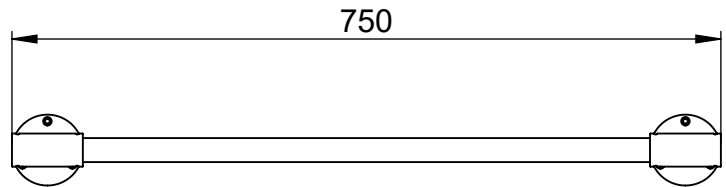

MN010B 75x750

Height: 75
Width: 750
Depth: 100
Weight HO: kg
EO: kg

Tube ϕ : 25.4
Pipe Centres: n/a
Elec. element if specified: n/a
Output @ 50° C Δ T Watts: n/a
BTUs: n/a

All dimensions in millimetres

Manufactured from ISO/CEN CuZn30As (BS CZ126) brass tube