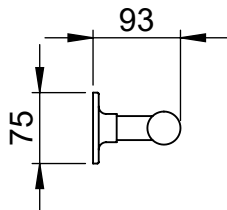

MN010B 75x750

Height: 75
Width: 750
Depth: 100
Weight HO: kg
EO: kg

Tube ϕ : 25.4
Pipe Centres: n/a
Elec. element if specified: n/a
Output @ 50° C Δ T Watts: n/a
BTUs: n/a

All dimensions in millimetres

Manufactured from ISO/CEN CuZn30As (BS CZ126) brass tube

Vogue UK Ltd. reserve the right to alter specifications without prior notice.
ALL MEASUREMENTS ARE NOMINAL DIMENSIONS ONLY, AND ARE NOT BINDING.

SCALE 1:8

VOGUE
TOWEL WARMERS & RADIATORS

Strawberry Lane, Willenhall
West Midlands WV13 3RS
Tel: 01902 387000 Fax: 01902 387001
e-mail:sales@vogueuk.co.uk www.vogueuk.co.uk