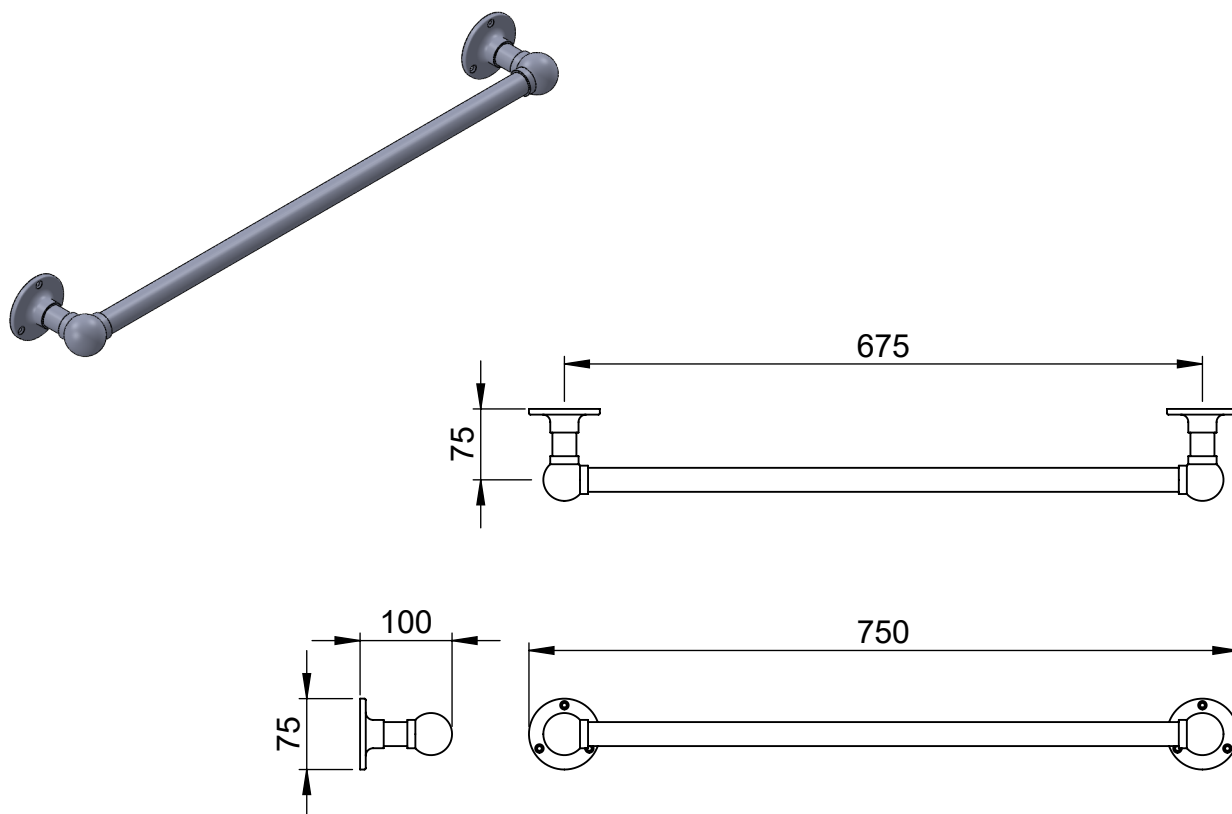

# MN011B 75x750

Height: 75  
Width: 750  
Depth: 100  
Weight HO: kg  
EO: kg

Tube  $\phi$  : 25.4  
Pipe Centres: n/a  
Elec. element if specified: n/a  
Output @ 50° C  $\Delta$  T Watts: n/a  
BTUs: n/a

All dimensions in millimetres

Manufactured from ISO/CEN CuZn30As (BS CZ126) brass tube

Vogue UK Ltd. reserve the right to alter specifications without prior notice.  
ALL MEASUREMENTS ARE NOMINAL DIMENSIONS ONLY, AND ARE NOT BINDING.