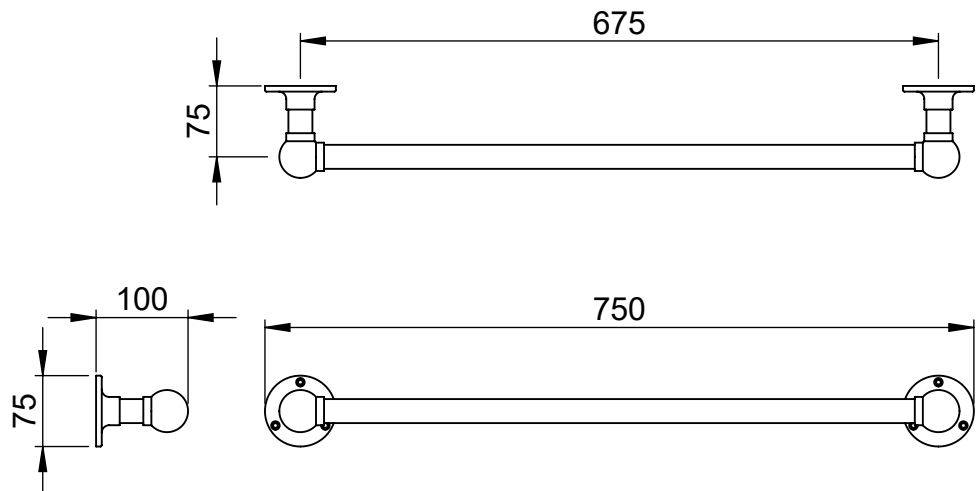

# MN013A 75x750

Height: 75  
Width: 750  
Depth: 100  
Weight HO: kg  
EO: kg

Tube  $\phi$  : 25.4  
Pipe Centres: n/a  
Elec. element if specified: n/a  
Output @ 50° C  $\Delta$  T Watts: n/a  
BTUs: n/a

All dimensions in millimetres

Manufactured from ISO/CEN CuZn30As (BS CZ126) brass tube

Vogue UK Ltd. reserve the right to alter specifications without prior notice.  
ALL MEASUREMENTS ARE NOMINAL DIMENSIONS ONLY, AND ARE NOT BINDING.