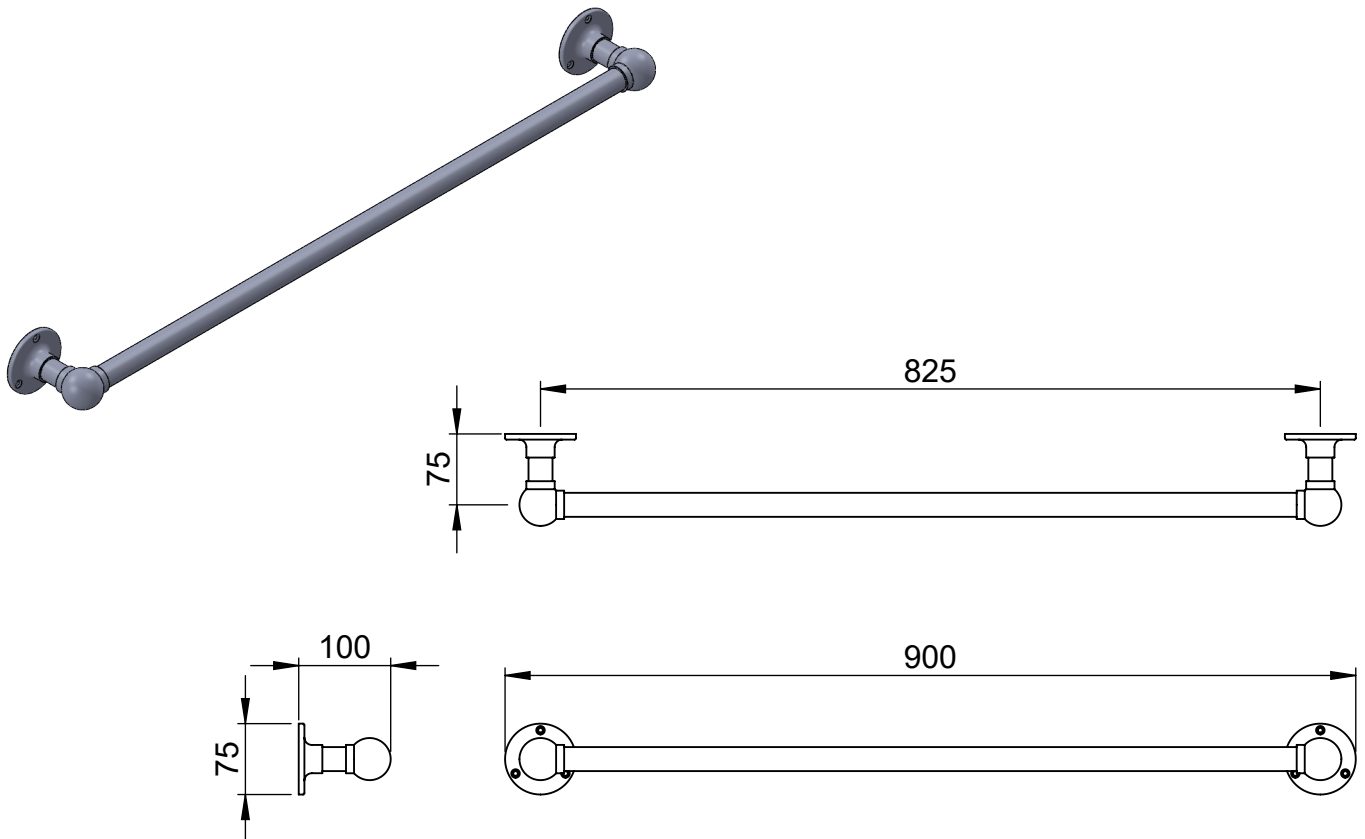

MN013B 75x900

Height: 75
Width: 900
Depth: 100
Weight HO: kg
EO: kg

Tube ϕ : 25.4
Pipe Centres: n/a
Elec. element if specified: n/a
Output @ 50°C Δ T Watts: n/a
BTUs: n/a

All dimensions in millimetres

Manufactured from ISO/CEN CuZn30As (BS CZ126) brass tube

Vogue UK Ltd. reserve the right to alter specifications without prior notice.
ALL MEASUREMENTS ARE NOMINAL DIMENSIONS ONLY, AND ARE NOT BINDING.

SCALE 1:8

VOGUE
TOWEL WARMERS & RADIATORS

Strawberry Lane, Willenhall
West Midlands WV13 3RS
Tel: 01902 387000 Fax: 01902 387001
e-mail: sales@vogueuk.co.uk www.vogueuk.co.uk