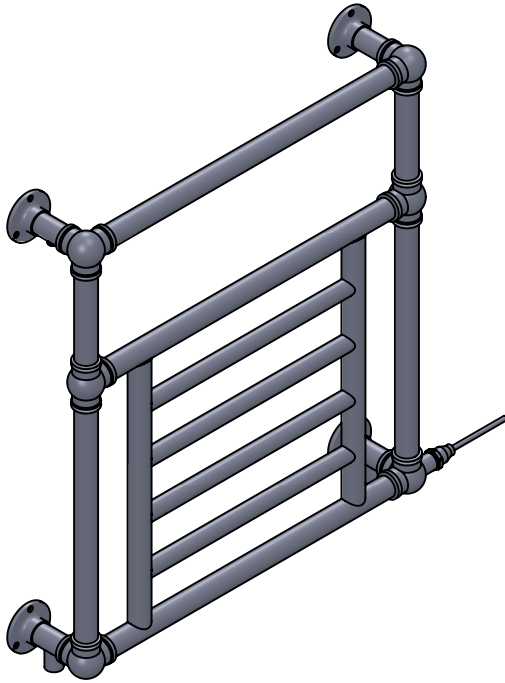

Elizabeth OG019D 740x675

Height: 740

Width: 675

Depth: 135

Weight HO: 6.5 kg

EO: 13.5 kg

Tube ϕ : 31.8 + 25.4

Pipe Centres: 600

Elec. element if specified: 125

Output @ 50°C Δ T Watts: 290

BTUs: 989

All dimensions in millimetres

Manufactured from ISO/CEN CuZn36As (BS CZ126) brass tube

Vogue UK Ltd. reserve the right to alter specifications without prior notice.
ALL MEASUREMENTS ARE NOMINAL DIMENSIONS ONLY, AND ARE NOT BINDING.