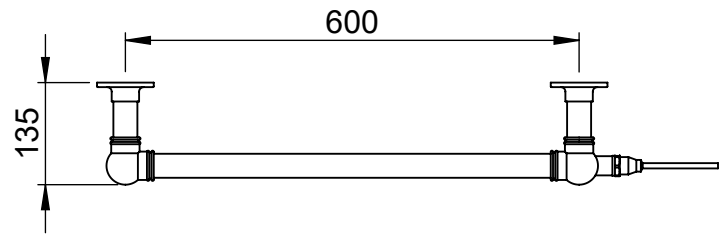

Elizabeth OG019D 740x675

Height: 740

Width: 675

Depth: 135

Weight HO: 6.5 kg

EO: 13.5 kg

Tube ϕ : 31.8 + 25.4

Pipe Centres: 600

Elec. element if specified: 125

Output @ 50°C Δ T Watts: 290

BTUs: 989

All dimensions in millimetres

Manufactured from ISO/CEN CuZn36As (BS CZ126) brass tube

Vogue UK Ltd. reserve the right to alter specifications without prior notice.
ALL MEASUREMENTS ARE NOMINAL DIMENSIONS ONLY, AND ARE NOT BINDING.