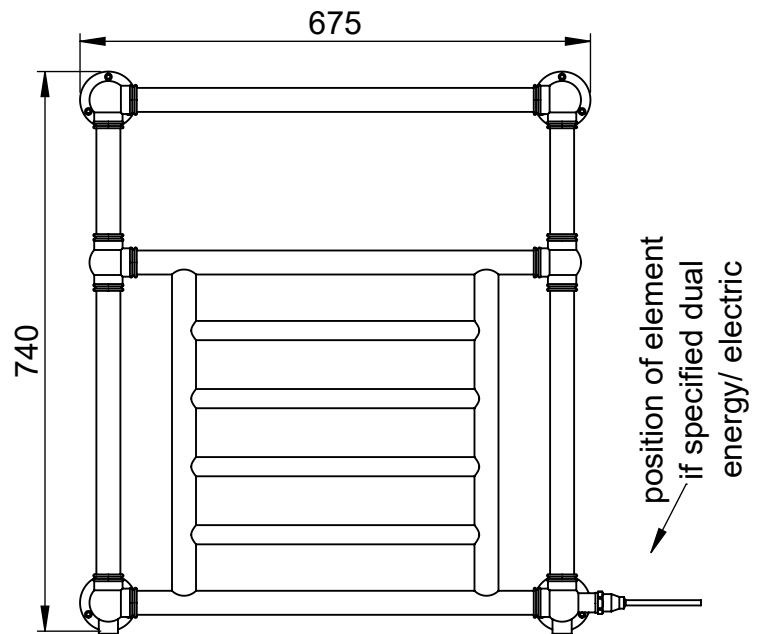

Elizabeth OG019D 740x675

Height: 740

Width: 675

Depth: 135

Weight HO: 6.5 kg

EO: 13.5 kg

Tube ϕ : 31.8 + 25.4

Pipe Centres: 600

Elec. element if specified: 125

Output @ 50°C Δ T Watts: 290

BTUs: 989

All dimensions in millimetres

Manufactured from ISO/CEN CuZn36As (BS CZ126) brass tube

Vogue UK Ltd. reserve the right to alter specifications without prior notice.
ALL MEASUREMENTS ARE NOMINAL DIMENSIONS ONLY, AND ARE NOT BINDING.