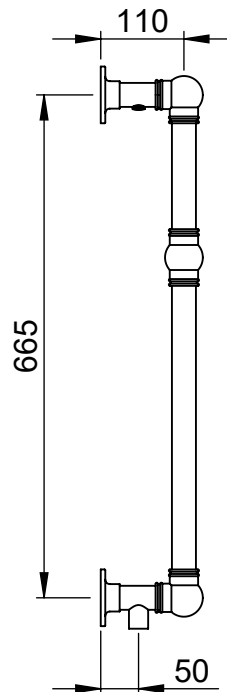

Elizabeth OG019D 740x675

Height: 740

Width: 675

Depth: 135

Weight HO: 6.5 kg

EO: 13.5 kg

Tube ϕ : 31.8 + 25.4

Pipe Centres: 600

Elec. element if specified: 125

Output @ 50°C Δ T Watts: 290

BTUs: 989

All dimensions in millimetres

Manufactured from ISO/CEN CuZn36As (BS CZ126) brass tube

Vogue UK Ltd. reserve the right to alter specifications without prior notice.
ALL MEASUREMENTS ARE NOMINAL DIMENSIONS ONLY, AND ARE NOT BINDING.