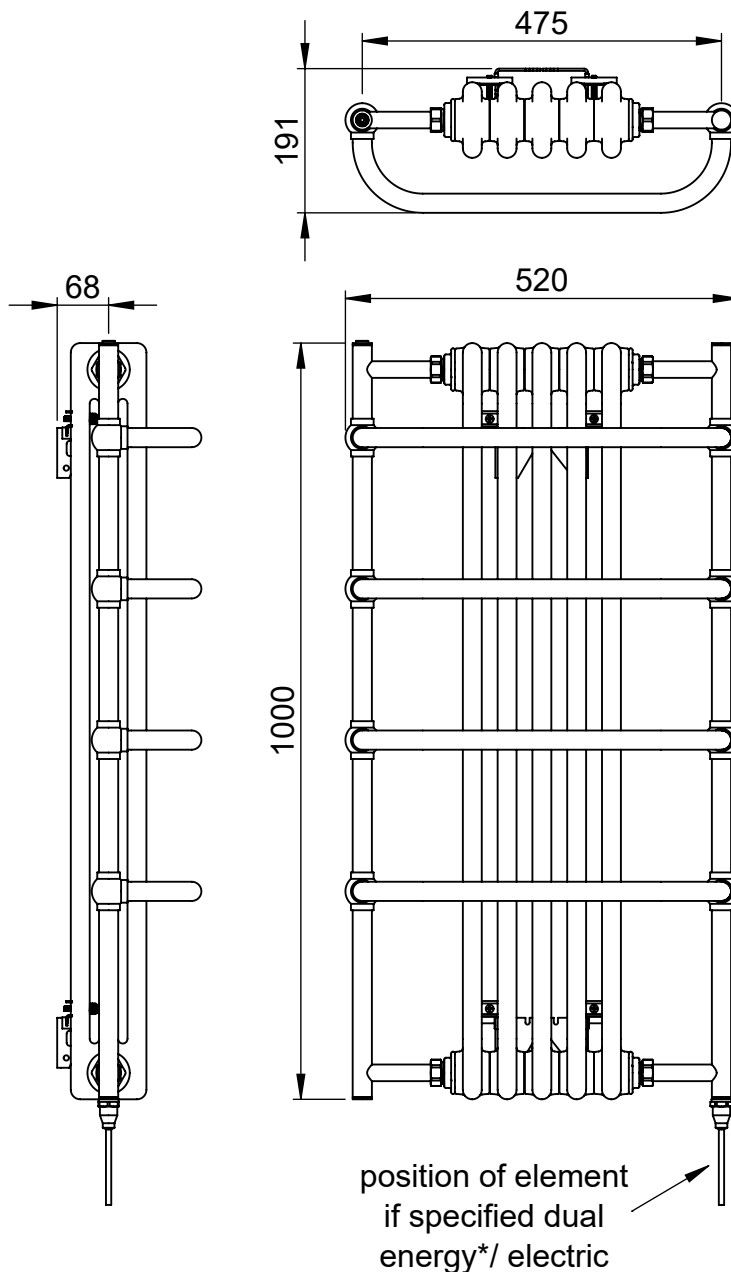

# Sequel V TM006 1000x525

Height: 1000

Width: 525

Depth: 191-209

Weight HO: 19.5 kg

EO: 34.5 kg

Tube  $\phi$ : 25.4

Pipe Centres: 475

Elec. element if specified: 400

Output @ 50°C  $\Delta$  T Watts: 716

BTUs: 2443

All dimensions in millimetres

Manufactured from ISO/CEN CuZn36As (BS CZ126) brass tube

\*Dual energy models require a conversion-tee, consult relevant drawing for details.

Vogue UK Ltd. reserve the right to alter specifications without prior notice.  
ALL MEASUREMENTS ARE NOMINAL DIMENSIONS ONLY, AND ARE NOT BINDING.

**SCALE 1:10**

**VOGUE UK**  
TOWEL WARMERS & RADIATORS