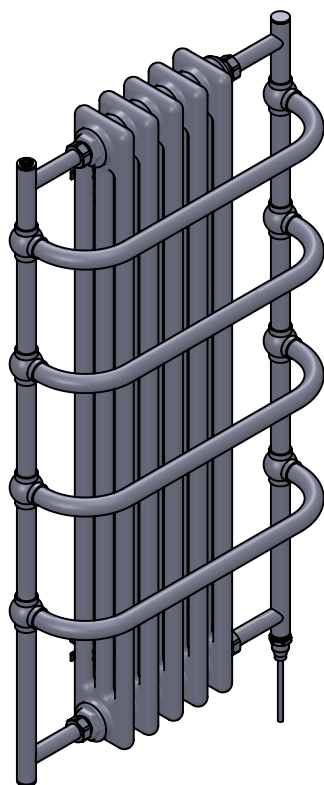

# Sequel V TM006 1000x525

Height: 1000

Width: 525

Depth: 191-209

Weight HO: 19.5 kg

EO: 34.5 kg

Tube  $\phi$ : 25.4

Pipe Centres: 475

Elec. element if specified: 400

Output @ 50°C  $\Delta$  T Watts: 716

BTUs: 2443

All dimensions in millimetres

Manufactured from ISO/CEN CuZn36As (BS CZ126) brass tube

\*Dual energy models require a conversion-tee, consult relevant drawing for details.

Vogue UK Ltd. reserve the right to alter specifications without prior notice.  
ALL MEASUREMENTS ARE NOMINAL DIMENSIONS ONLY, AND ARE NOT BINDING.

**SCALE 1:10**

**VOGUE UK**  
TOWEL WARMERS & RADIATORS