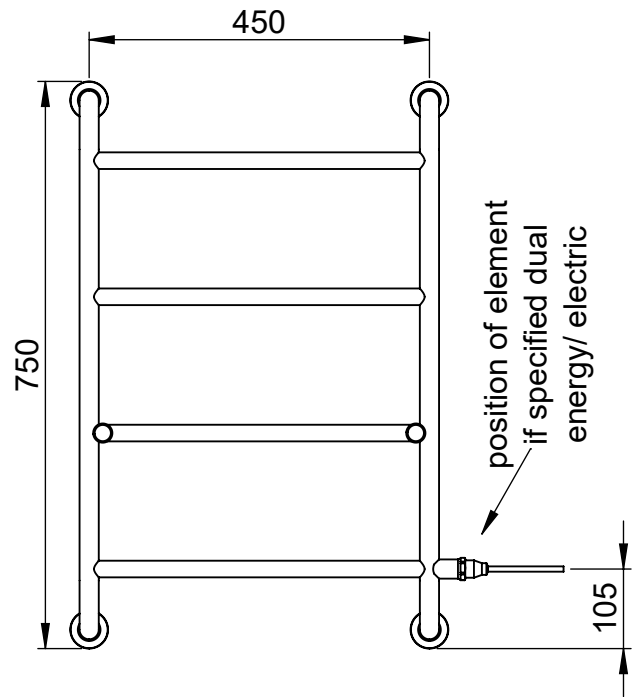

leri TM014-BR 750x500

Height: 750
Width: 500
Depth: 265
Weight HO: 4.5 kg
EO: 8.5 kg

Tube ϕ : 25.4 + 22
Face-Face Connections: 375
Elec. element if specified: 100
Output @ 50° C Δ T Watts: 219
BTUs: 747

All dimensions in millimetres

Manufactured from ISO/CEN CuZn36As (BS CZ126) brass tube

Vogue UK Ltd. reserve the right to alter specifications without prior notice.
ALL MEASUREMENTS ARE NOMINAL DIMENSIONS ONLY, AND ARE NOT BINDING.