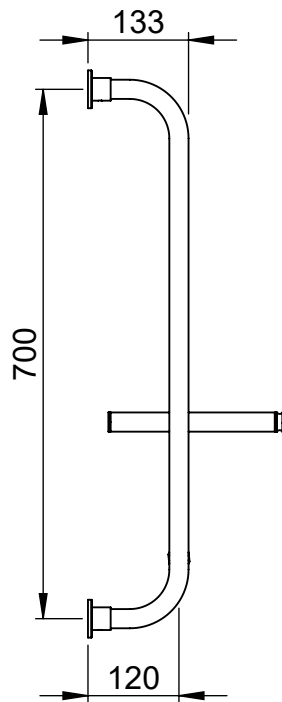

leri TM014-BR 750x500

Height: 750
Width: 500
Depth: 265
Weight HO: 4.5 kg
EO: 8.5 kg

Tube ϕ : 25.4 + 22
Face-Face Connections: 375
Elec. element if specified: 100
Output @ 50° C Δ T Watts: 219
BTUs: 747

All dimensions in millimetres

Manufactured from ISO/CEN CuZn36As (BS CZ126) brass tube

Vogue UK Ltd. reserve the right to alter specifications without prior notice.
ALL MEASUREMENTS ARE NOMINAL DIMENSIONS ONLY, AND ARE NOT BINDING.