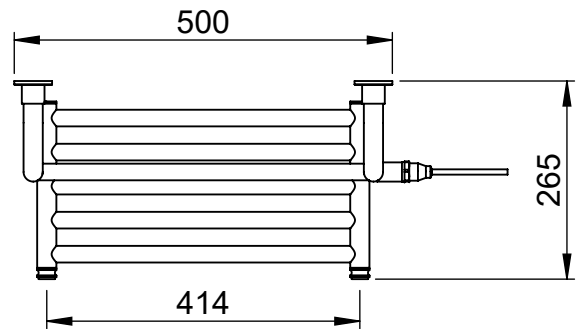

leri TM014-BR 750x500

Height: 750
Width: 500
Depth: 265
Weight HO: 4.5 kg
EO: 8.5 kg

Tube ϕ : 25.4 + 22
Face-Face Connections: 375
Elec. element if specified: 100
Output @ 50° C Δ T Watts: 219
BTUs: 747

All dimensions in millimetres

Manufactured from ISO/CEN CuZn36As (BS CZ126) brass tube

Vogue UK Ltd. reserve the right to alter specifications without prior notice.
ALL MEASUREMENTS ARE NOMINAL DIMENSIONS ONLY, AND ARE NOT BINDING.