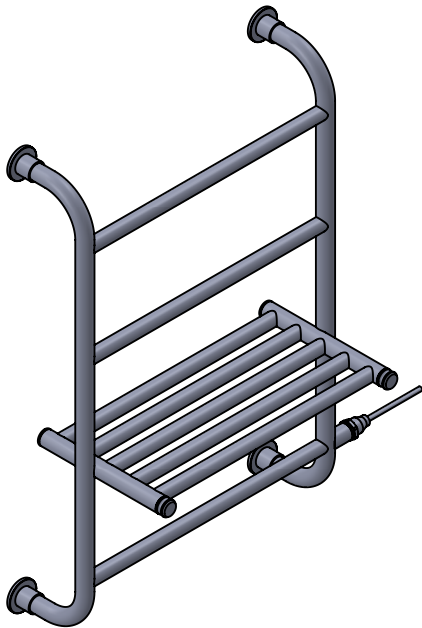

leri TM014-BR 750x500

Height: 750
Width: 500
Depth: 265
Weight HO: 4.5 kg
EO: 8.5 kg

Tube ϕ : 25.4 + 22
Face-Face Connections: 375
Elec. element if specified: 100
Output @ 50° C Δ T Watts: 219
BTUs: 747

All dimensions in millimetres

Manufactured from ISO/CEN CuZn36As (BS CZ126) brass tube

Vogue UK Ltd. reserve the right to alter specifications without prior notice.
ALL MEASUREMENTS ARE NOMINAL DIMENSIONS ONLY, AND ARE NOT BINDING.